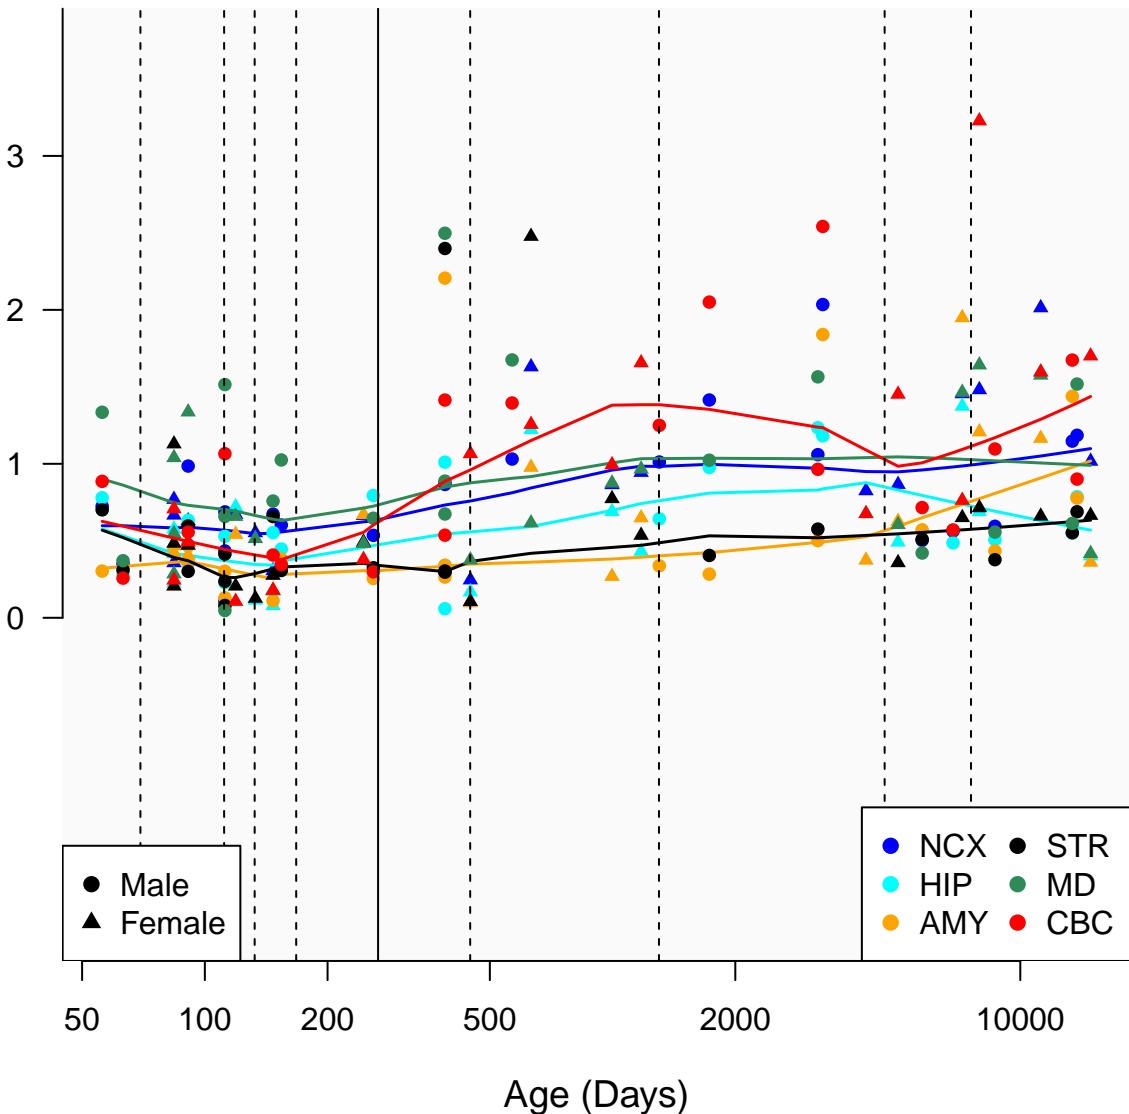

# RNU7-61P\_ENSG00000251706

Window:

1 2 3 4 5 6 7 8 9

Normalized Log2 RPKM+1

● Male  
▲ Female

● NCX ● STR  
● HIP ● MD  
● AMY ● CBC