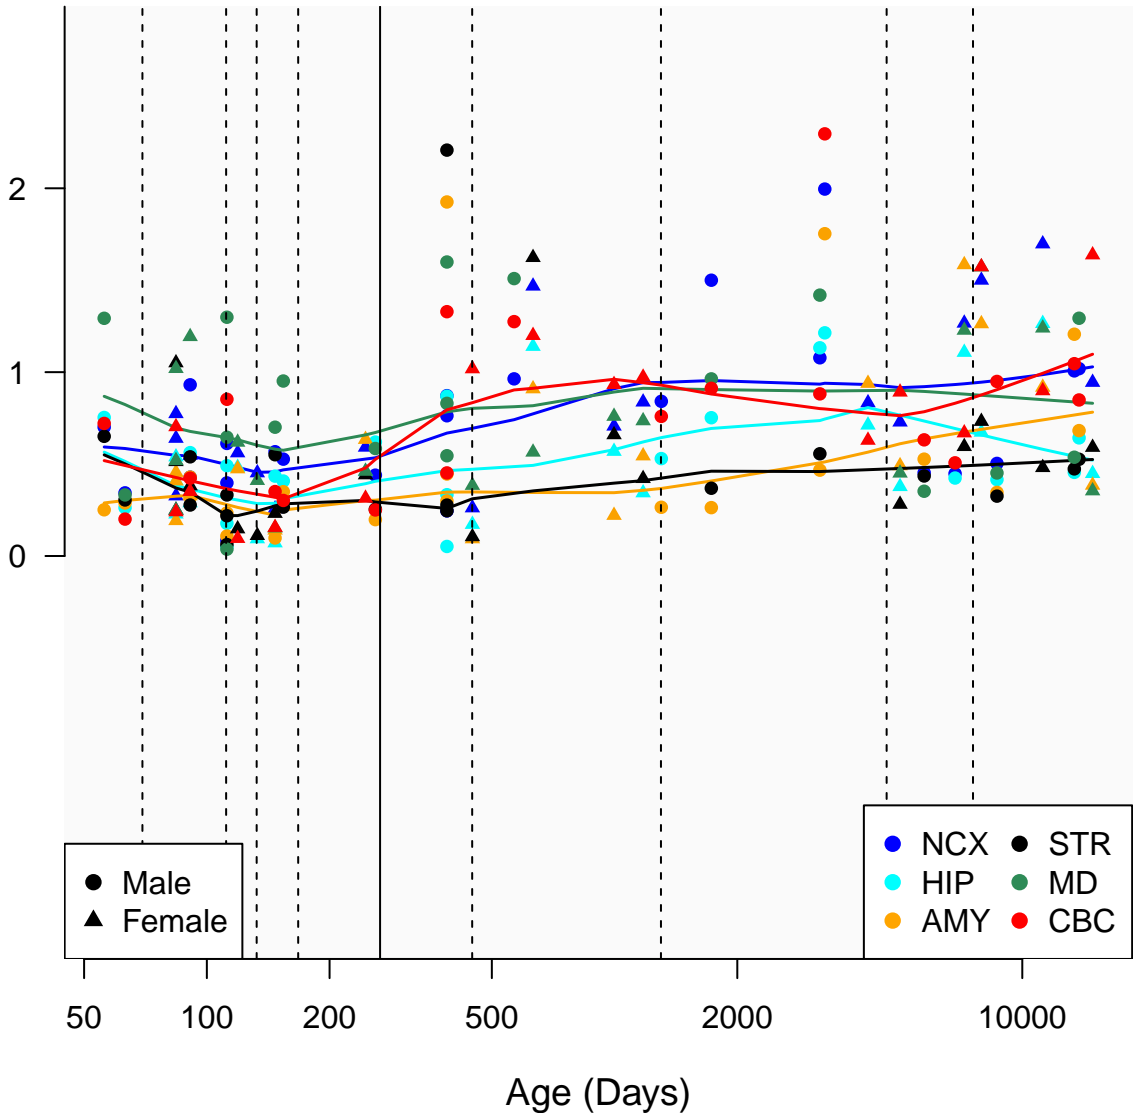

# RNU7-80P\_ENSG00000238778

Window:

1 2 3 4 5 6 7 8 9

Normalized Log2 RPKM+1

● Male  
▲ Female

● NCX ● STR  
● HIP ● MD  
● AMY ● CBC