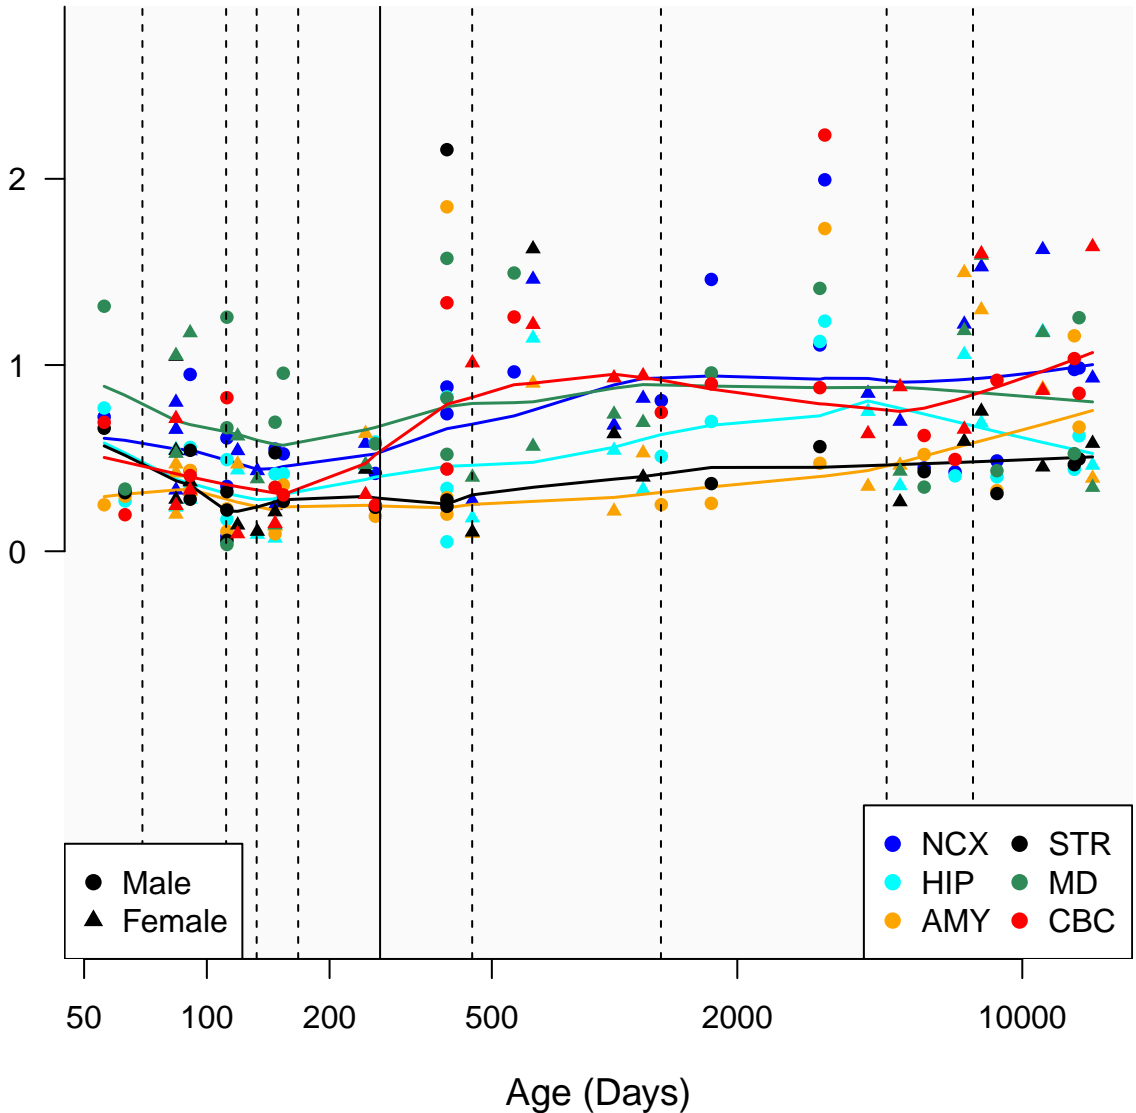

# RNU7-93P\_ENSG00000238540

Window:

1 2 3 4 5 6 7 8 9

Normalized Log2 RPKM+1

● Male  
▲ Female

● NCX ● STR  
● HIP ● MD  
● AMY ● CBC