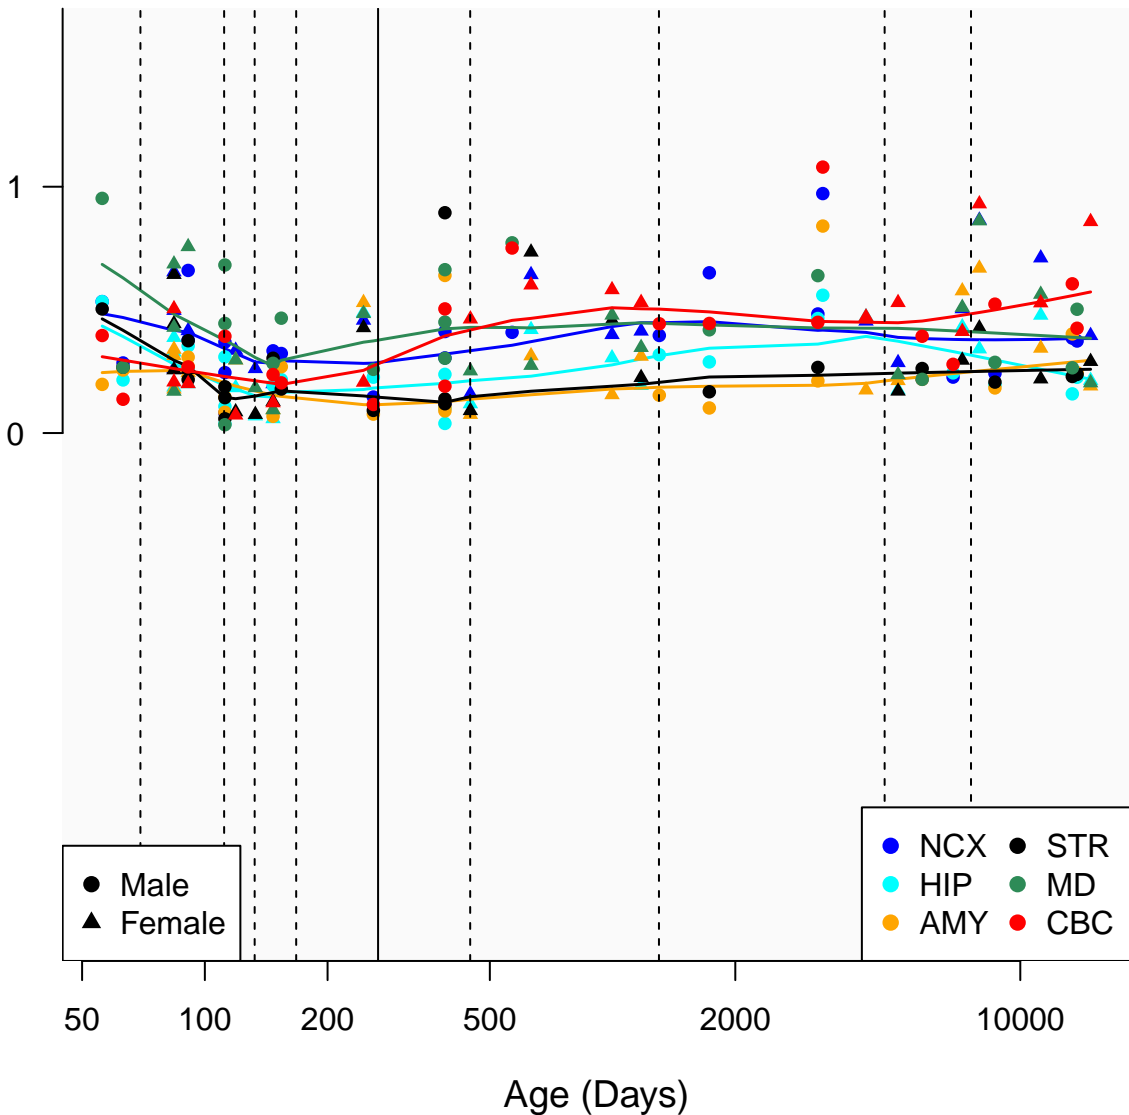

# RNVU1-14\_ENSG00000207501

Window:

1 2 3 4 5 6 7 8 9

Normalized Log2 RPKM+1

● Male  
▲ Female

● NCX ● STR  
● HIP ● MD  
● AMY ● CBC