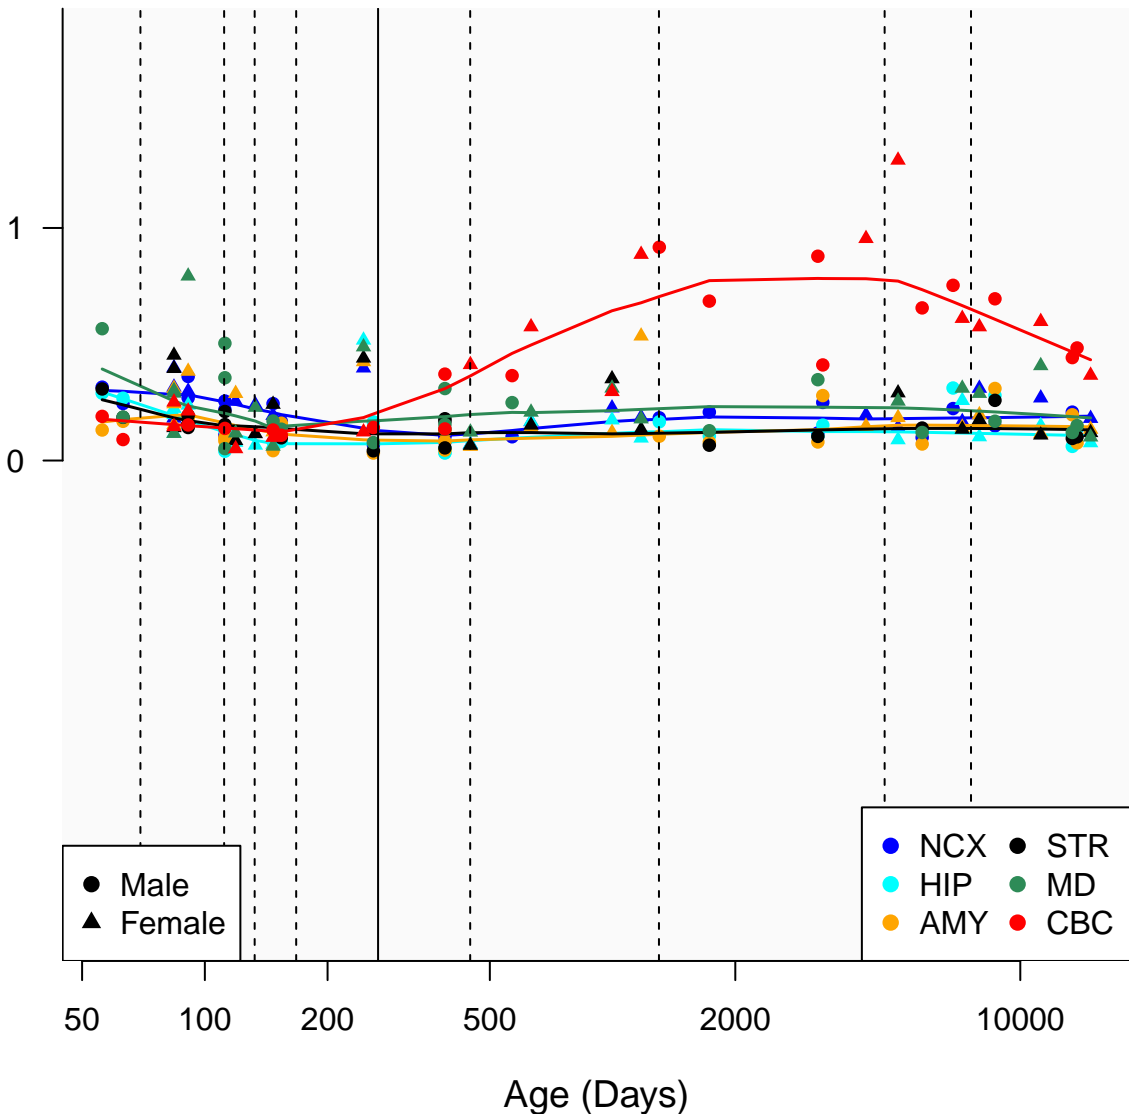

RNVU1-14_ENSG00000276216

Window:

1 2 3 4 5 6 7 8 9

Normalized Log2 RPKM+1

● Male
▲ Female

● NCX ● STR
● HIP ● MD
● AMY ● CBC