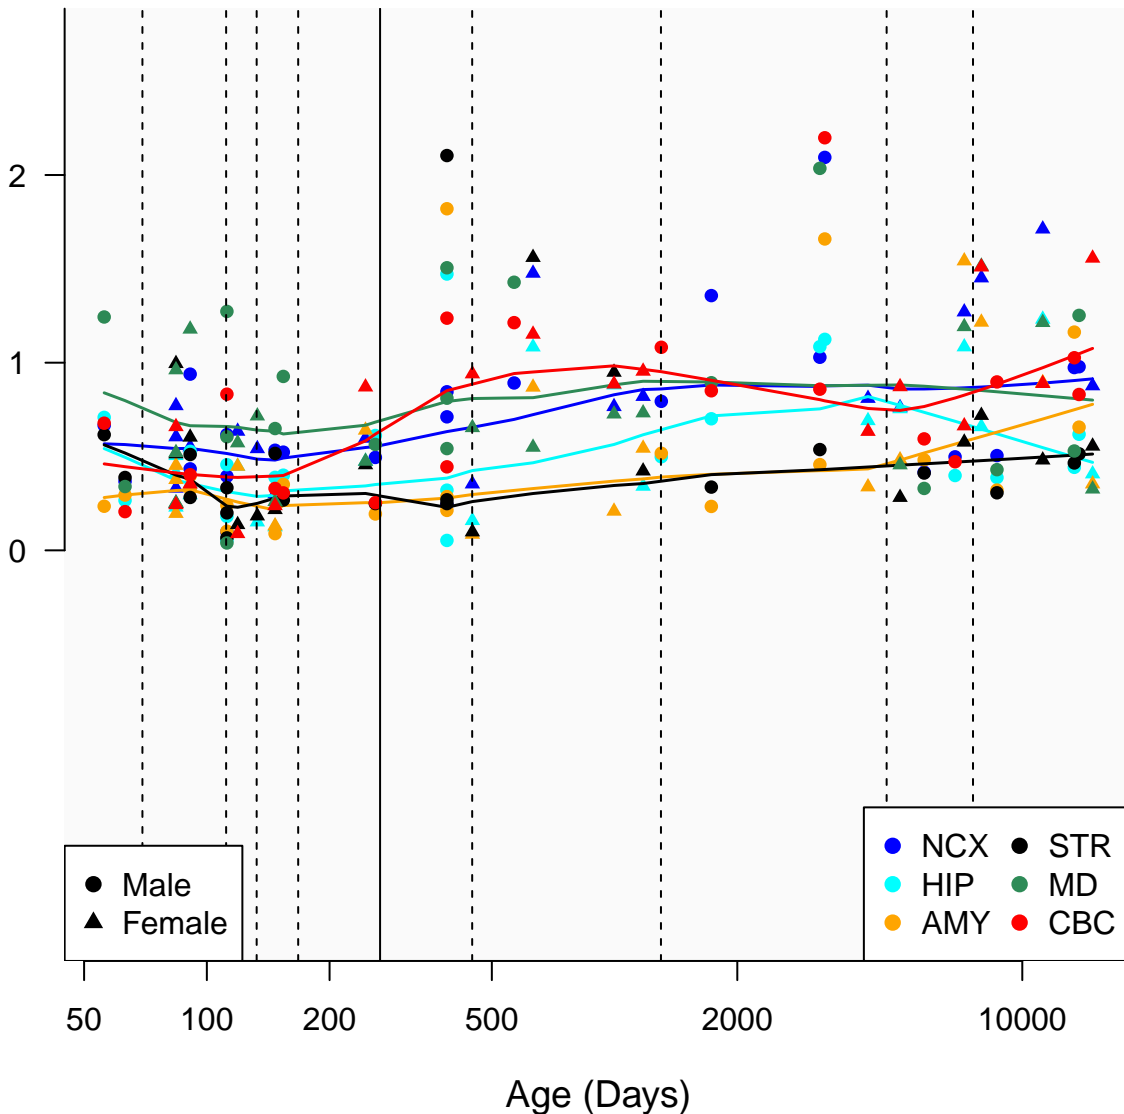

# RNY3P14\_ENSG00000207036

Window:

1 2 3 4 5 6 7 8 9

Normalized Log<sub>2</sub> RPKM+1

● Male  
▲ Female

● NCX ● STR  
● HIP ● MD  
● AMY ● CBC