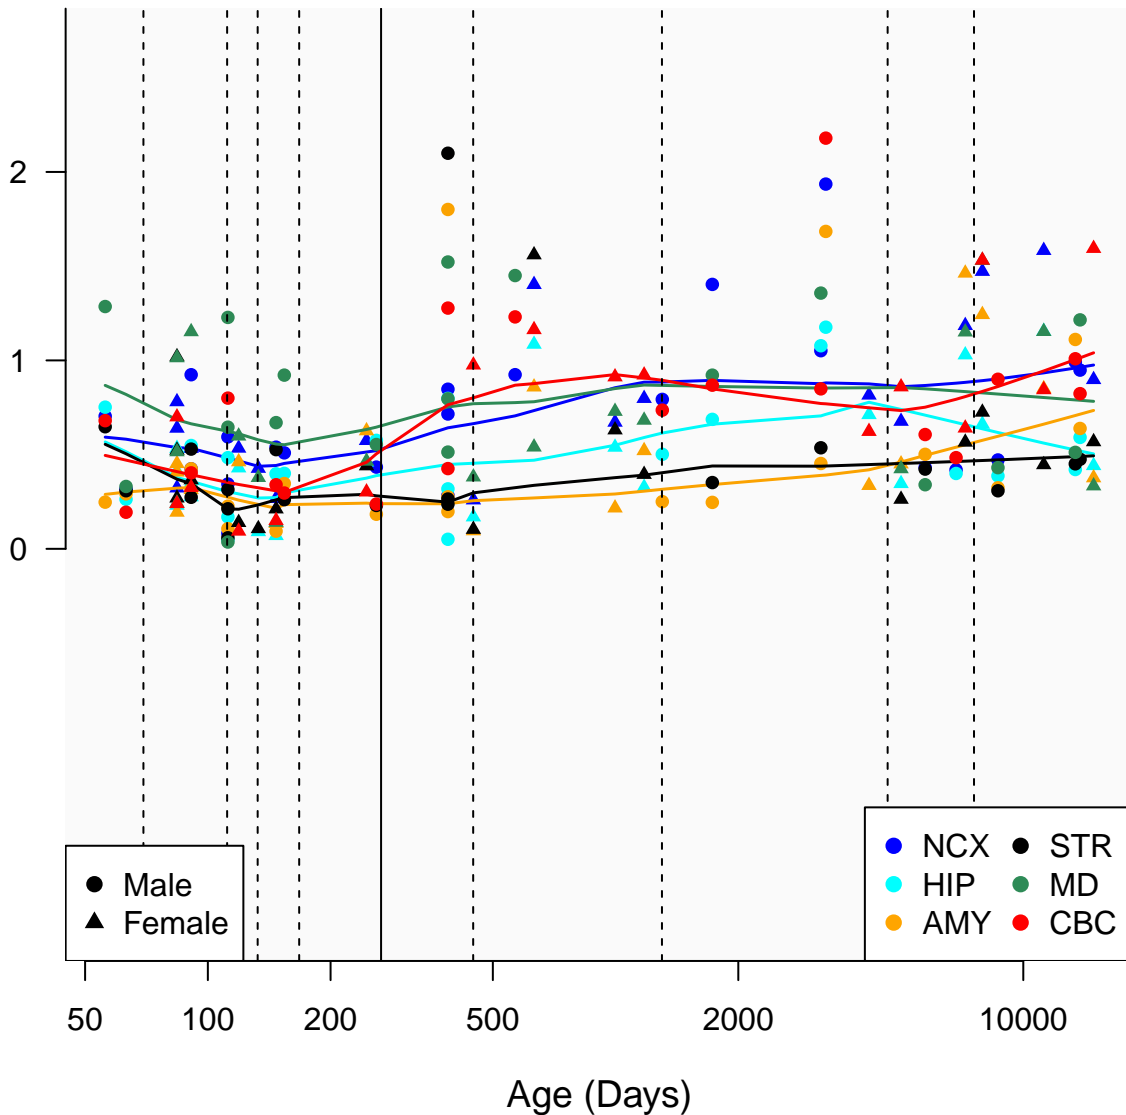

# RNY3P4\_ENSG00000207157

Window:

1 2 3 4 5 6 7 8 9

Normalized Log2 RPKM+1

● Male  
▲ Female

● NCX ● STR  
● HIP ● MD  
● AMY ● CBC