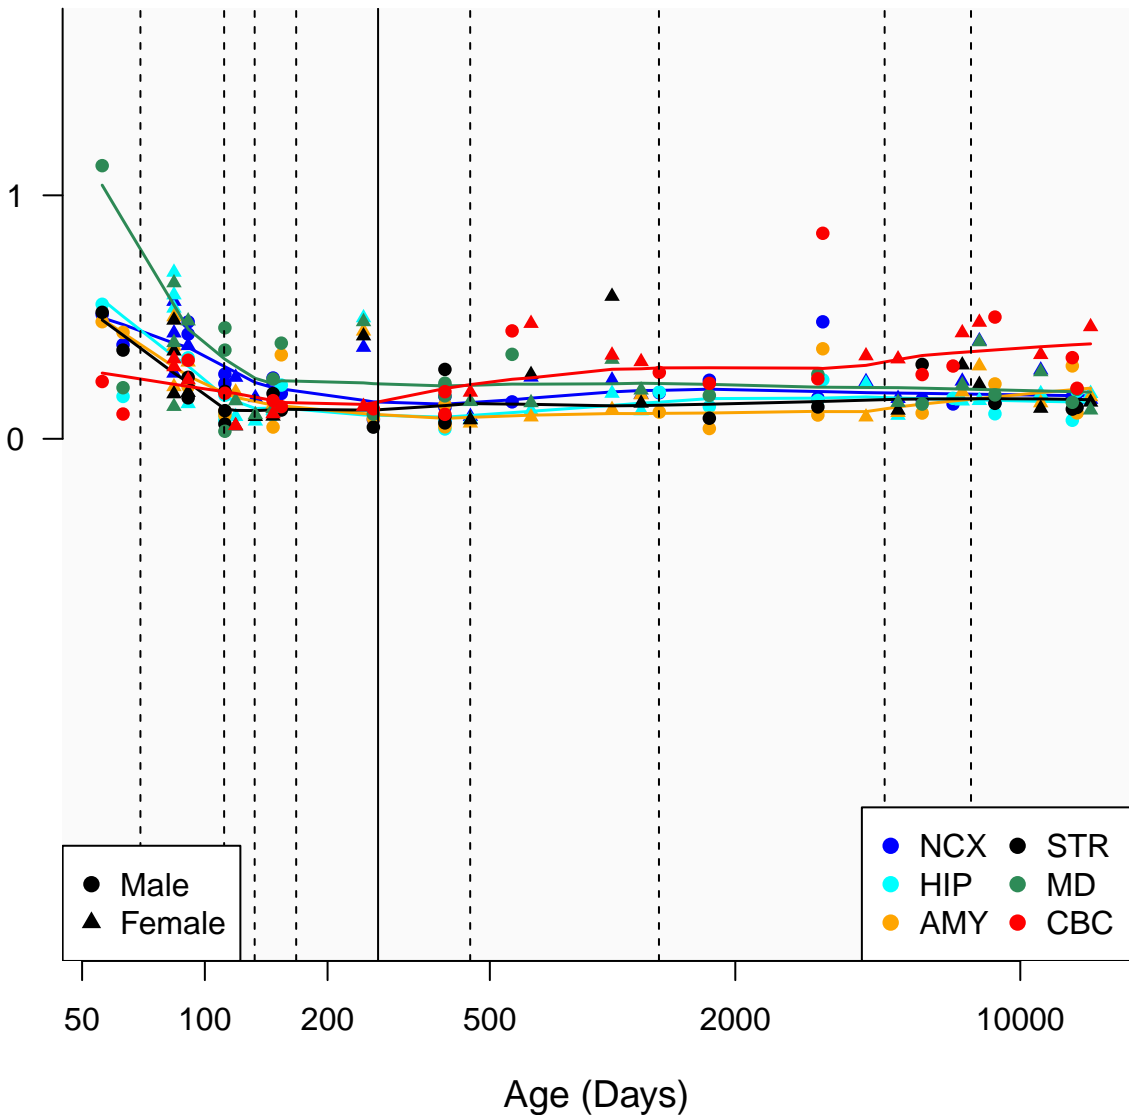

# RP1-232L24.2\_ENSG00000218029

Window:

1 2 3 4 5 6 7 8 9

Normalized Log2 RPKM+1

● Male  
▲ Female

● NCX ● STR  
● HIP ● MD  
● AMY ● CBC