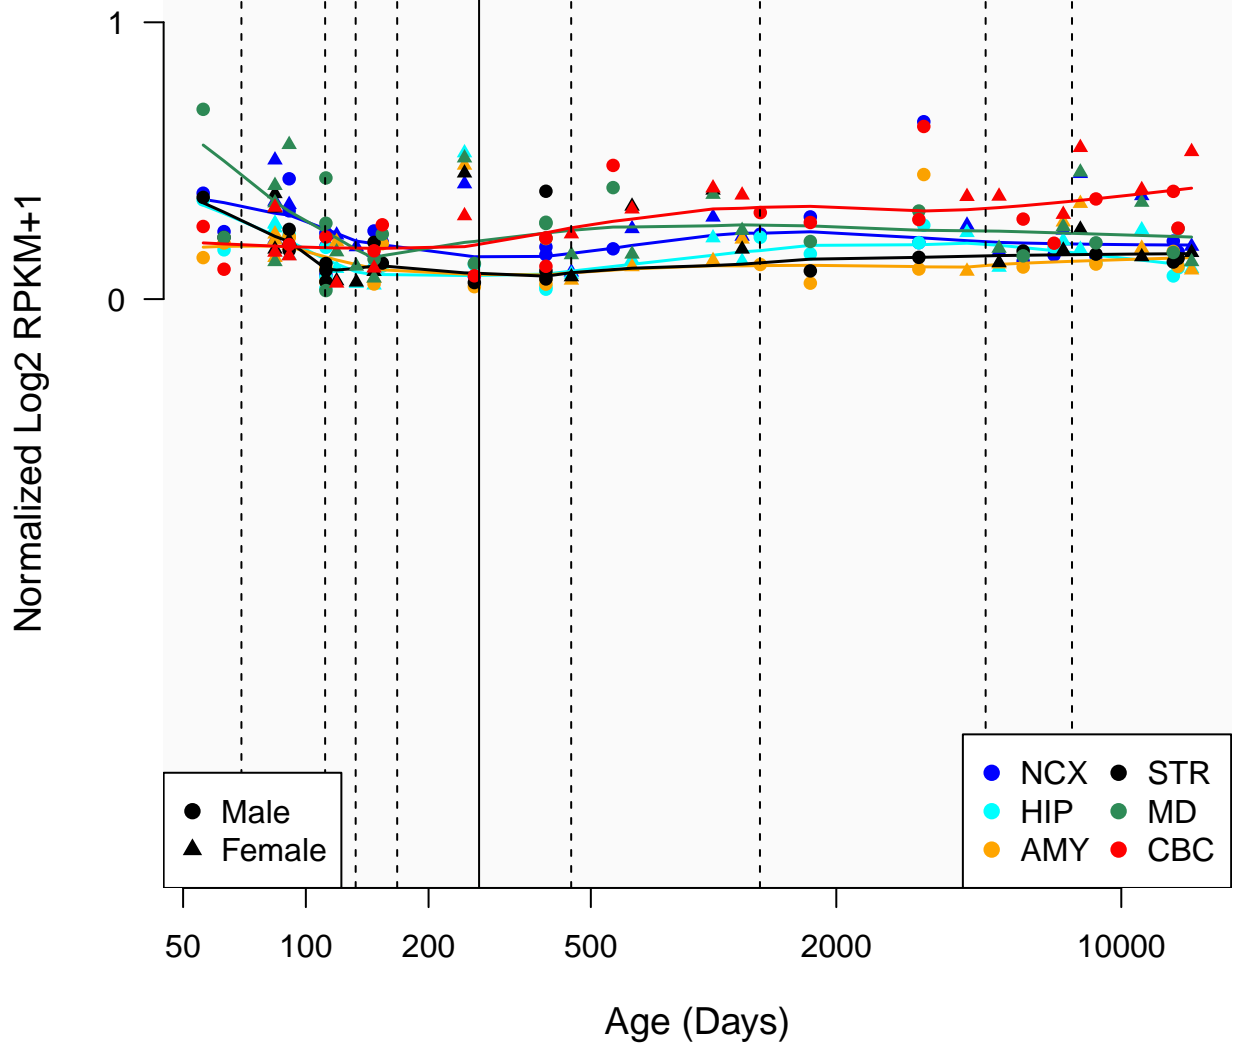

# RP11-175E9.1\_ENSG00000253471

Window:

1 2 3 4 5 6 7 8 9

● Male  
▲ Female

● NCX ● STR  
● HIP ● MD  
● AMY ● CBC