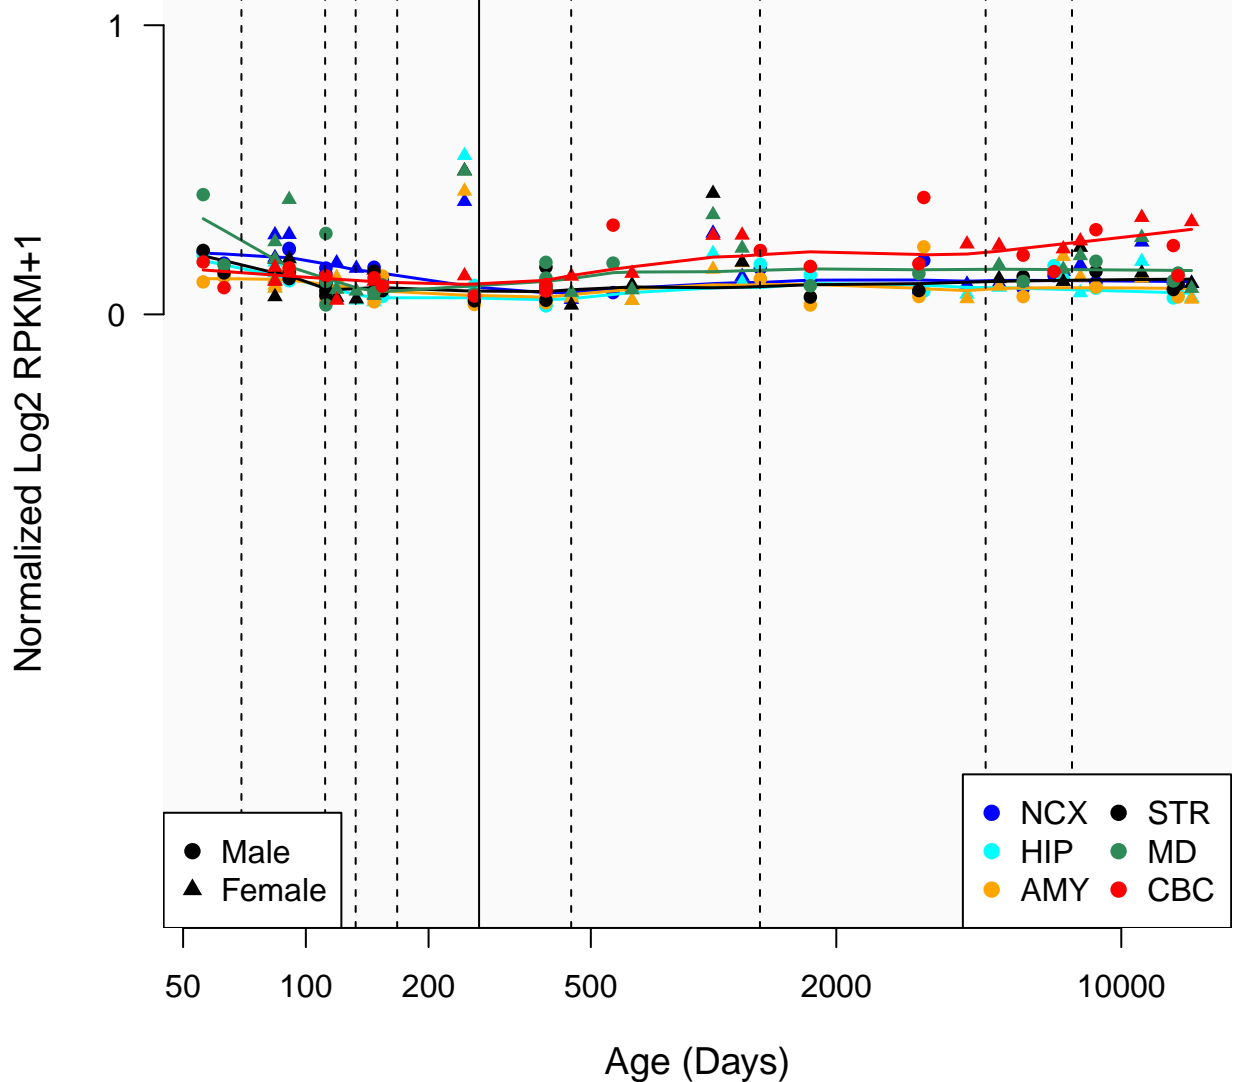

# RP11-435I3.1\_ENSG00000270859

Window:

1 2 3 4 5 6 7 8 9

● Male  
▲ Female

● NCX ● STR  
● HIP ● MD  
● AMY ● CBC