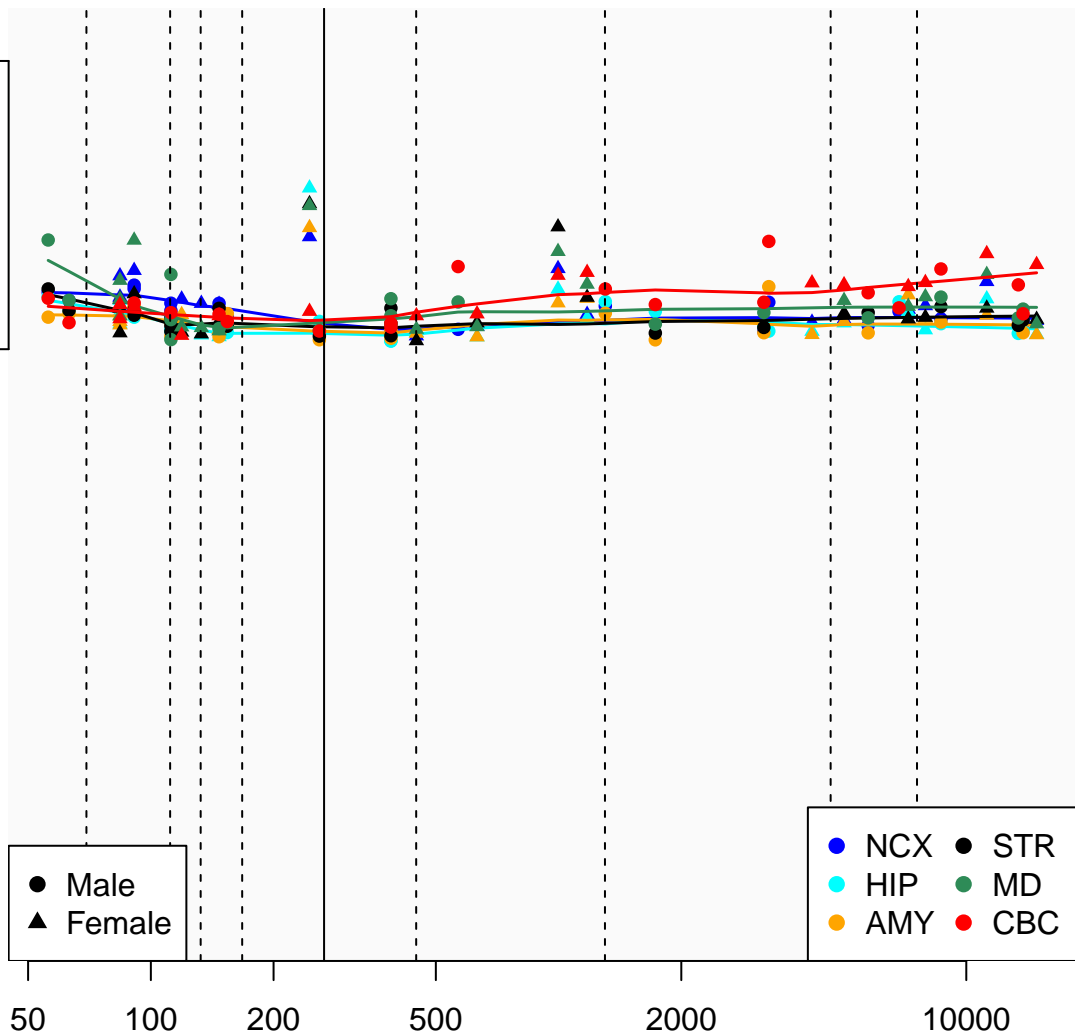

# RP11-463J10.3\_ENSG00000259007

Window:

1 2 3 4 5 6 7 8 9

Normalized Log2 RPKM+1

1  
0

● Male  
▲ Female

● NCX ● STR  
● HIP ● MD  
● AMY ● CBC