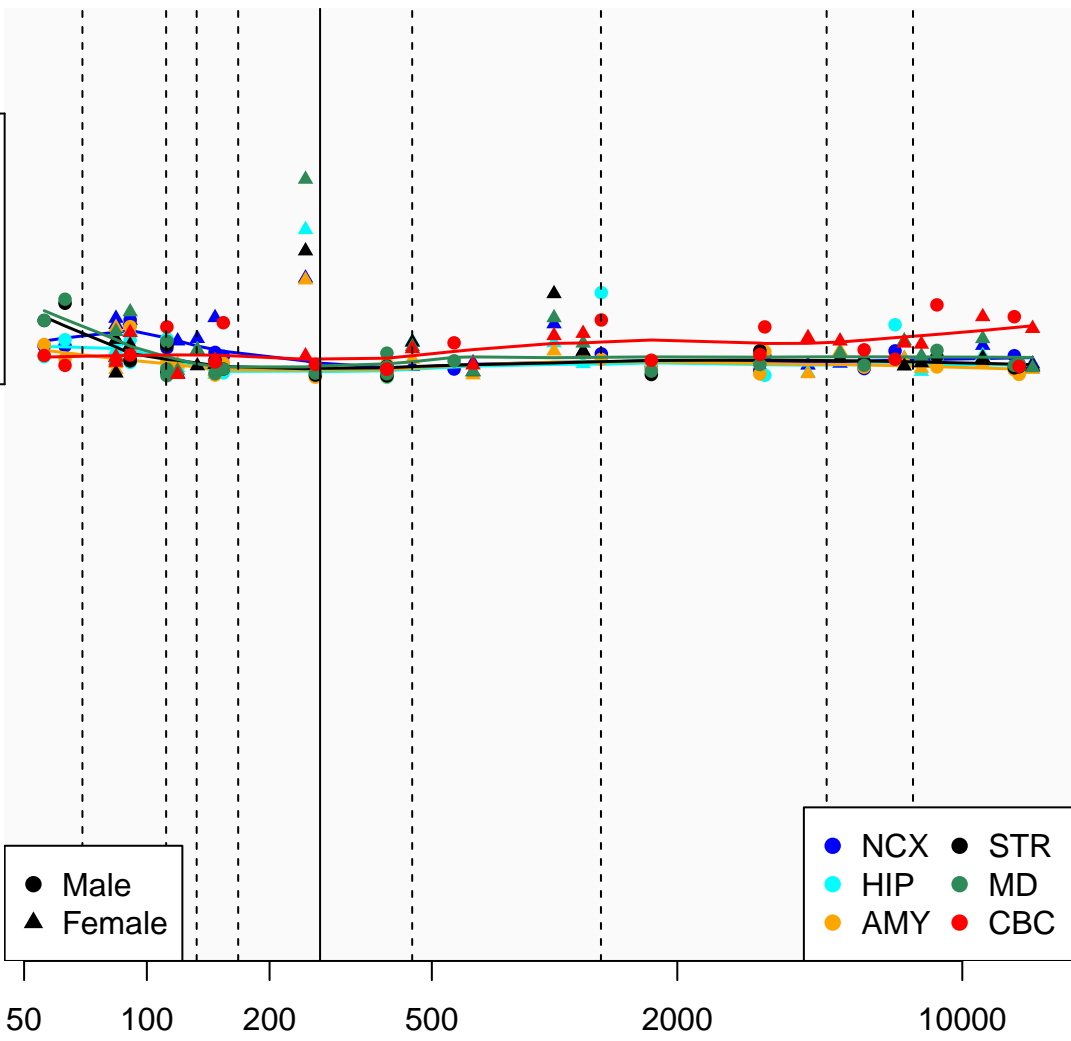

# RP11-489M13.1\_ENSG00000243894

Window:

1 2 3 4 5 6 7 8 9

Normalized Log2 RPKM+1

1  
0

Age (Days)