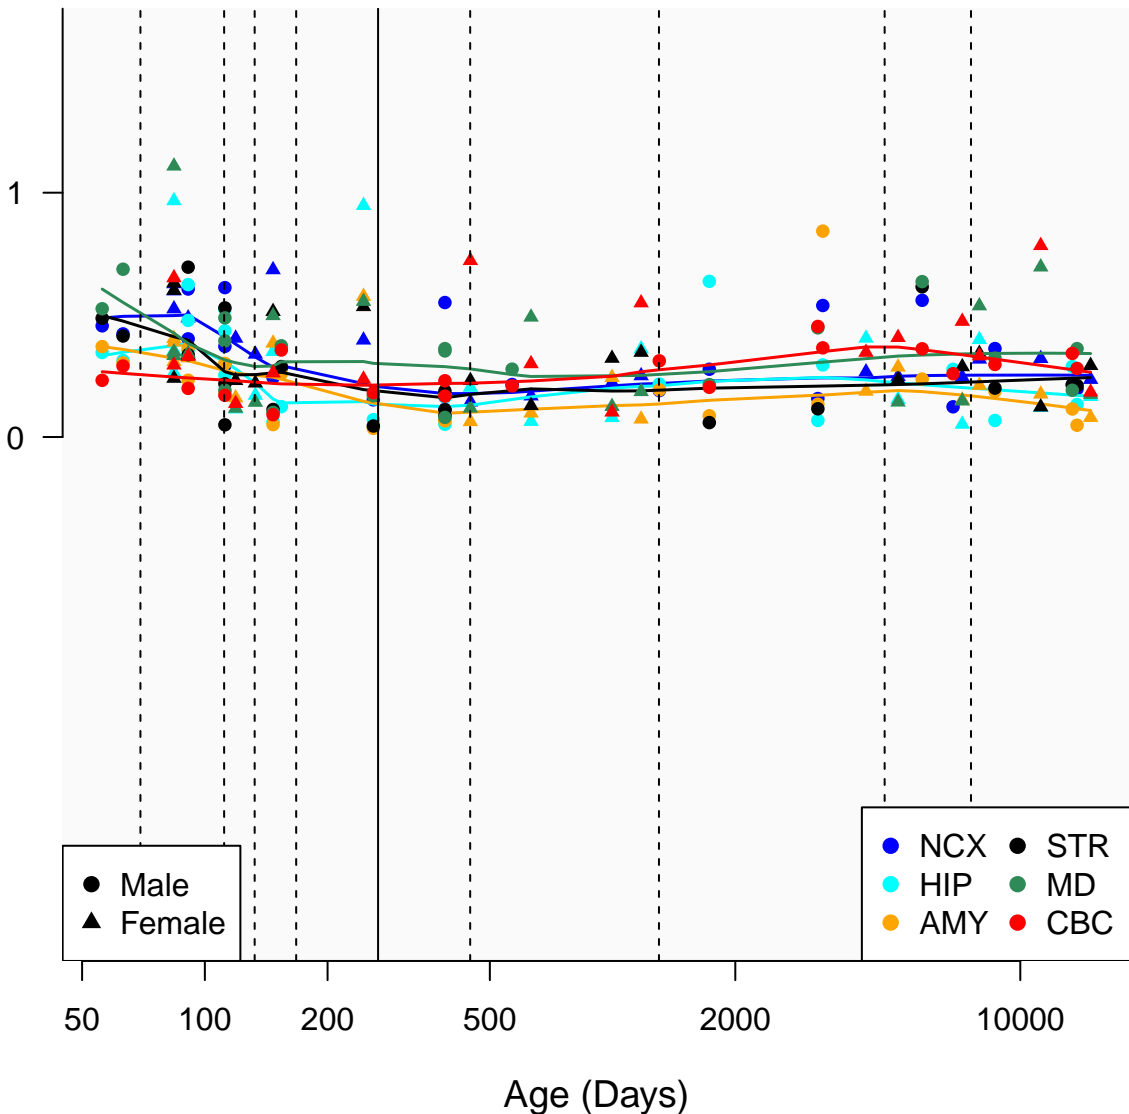

RP11-64K7.1_ENSG00000240854

Window:

1 2 3 4 5 6 7 8 9

Normalized Log2 RPKM+1

● Male
▲ Female

● NCX ● STR
● HIP ● MD
● AMY ● CBC