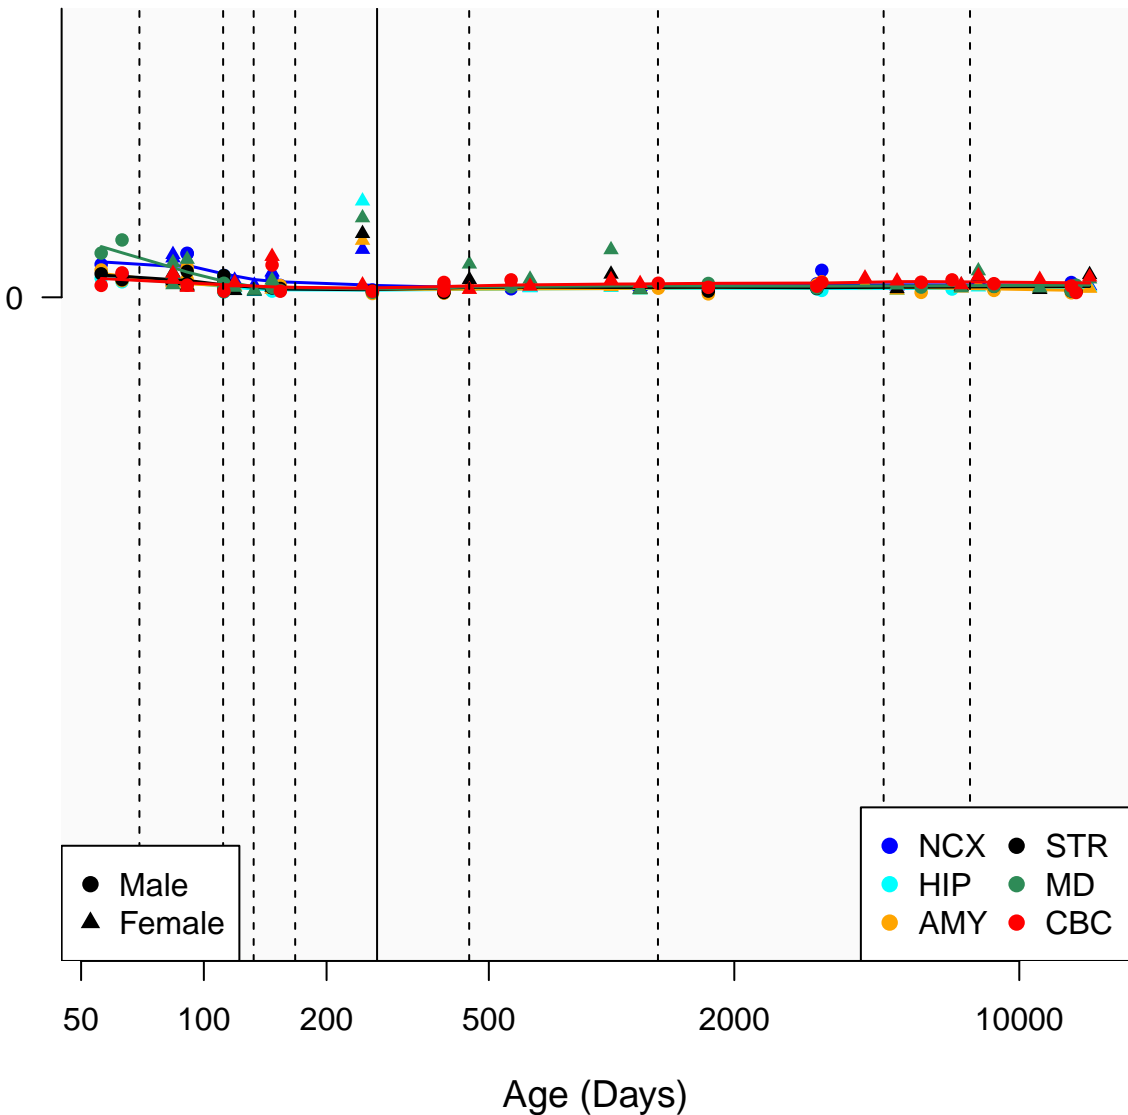

# RP11-69J7.1\_ENSG00000279964

Window:

1 2 3 4 5 6 7 8 9

Normalized Log2 RPKM+1

● Male  
▲ Female

● NCX ● STR  
● HIP ● MD  
● AMY ● CBC