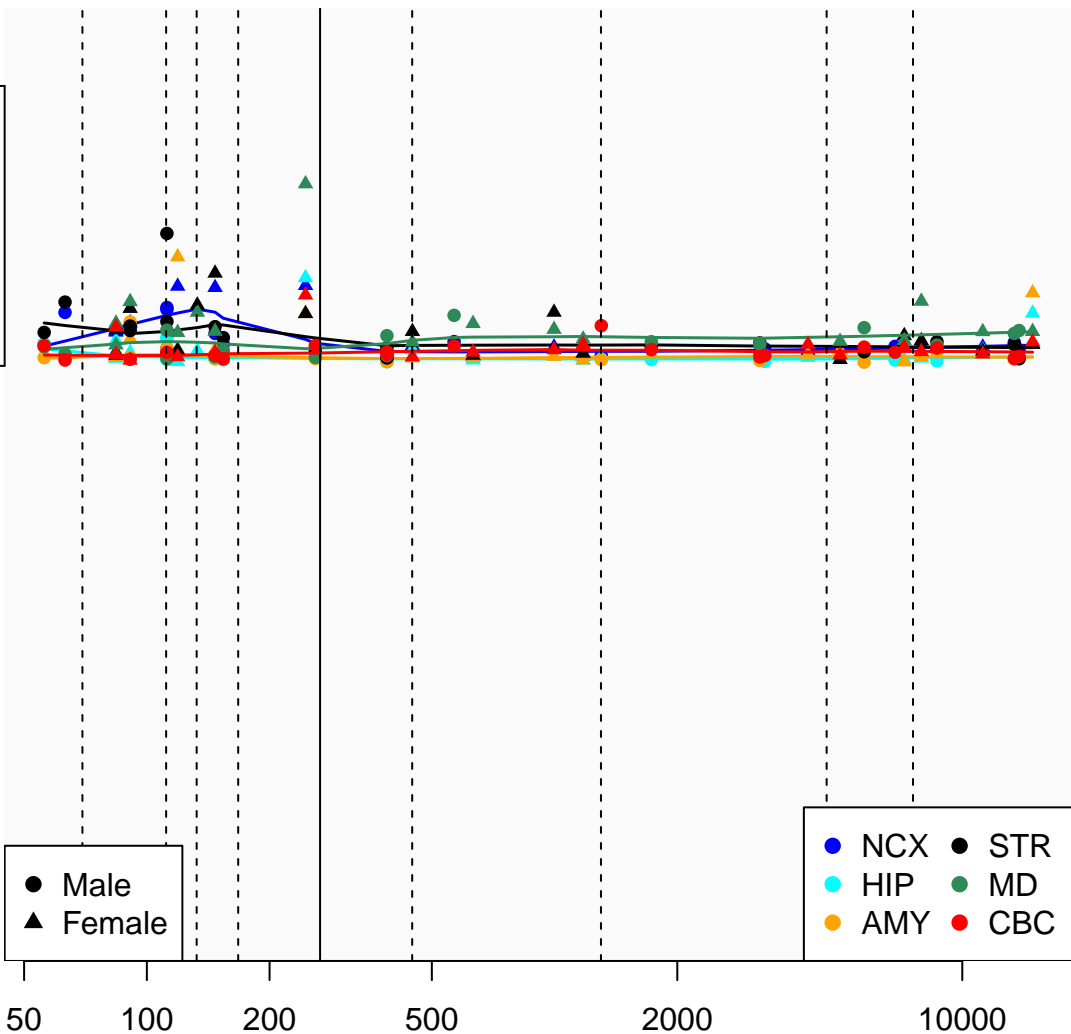

# RP11-87G24.2\_ENSG00000280122

Window:

1 2 3 4 5 6 7 8 9

Normalized Log2 RPKM+1

1  
0

● Male  
▲ Female

● NCX ● STR  
● HIP ● MD  
● AMY ● CBC

Age (Days)