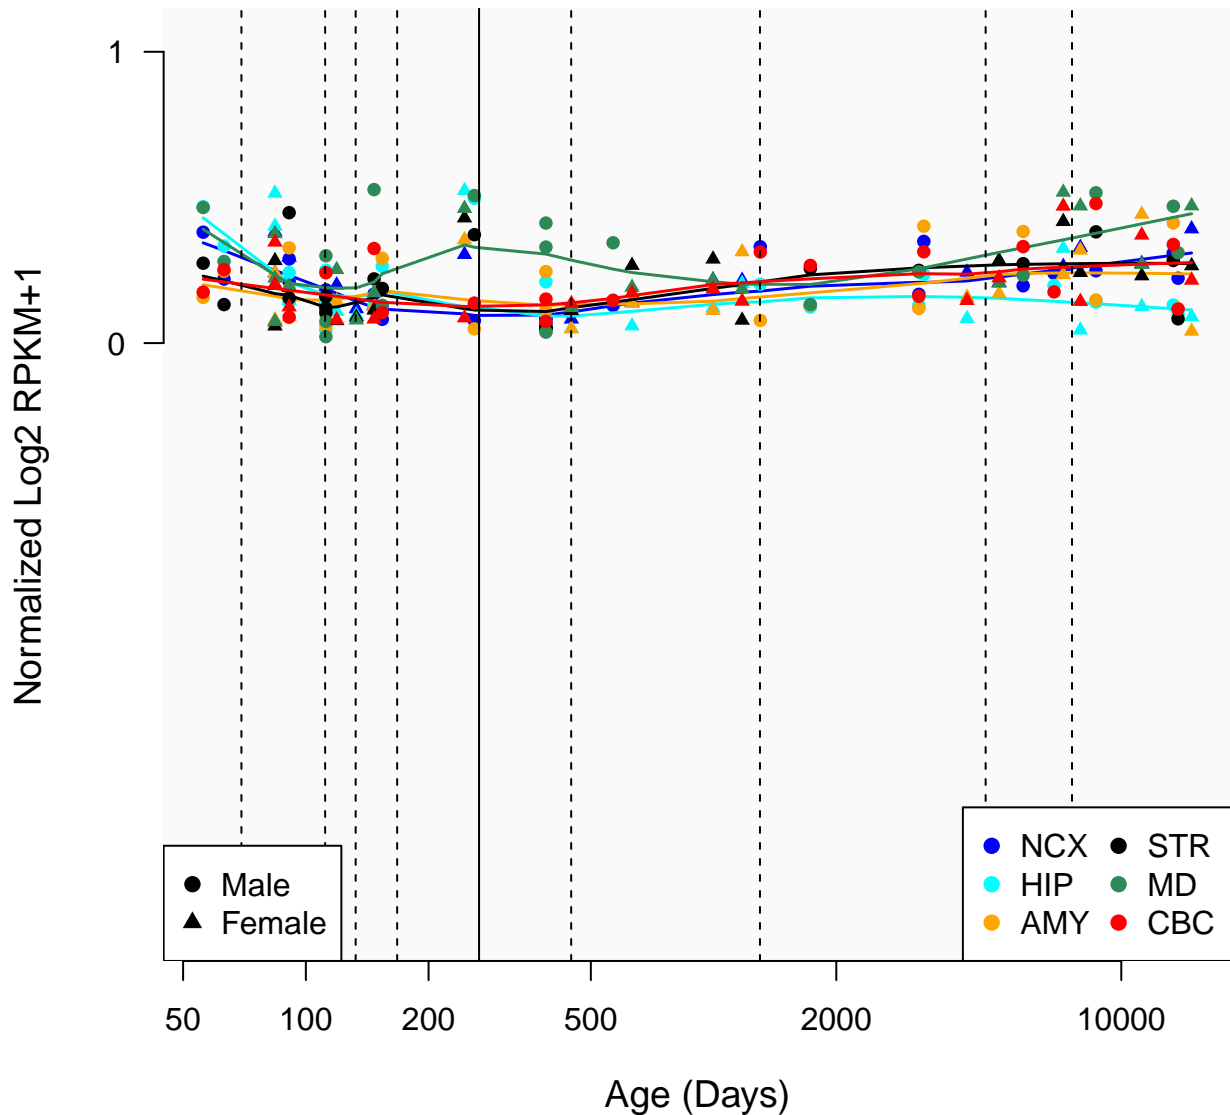

# RP11-881M11.2\_ENSG00000257052

Window:

1 2 3 4 5 6 7 8 9

● Male  
▲ Female

● NCX ● STR  
● HIP ● MD  
● AMY ● CBC