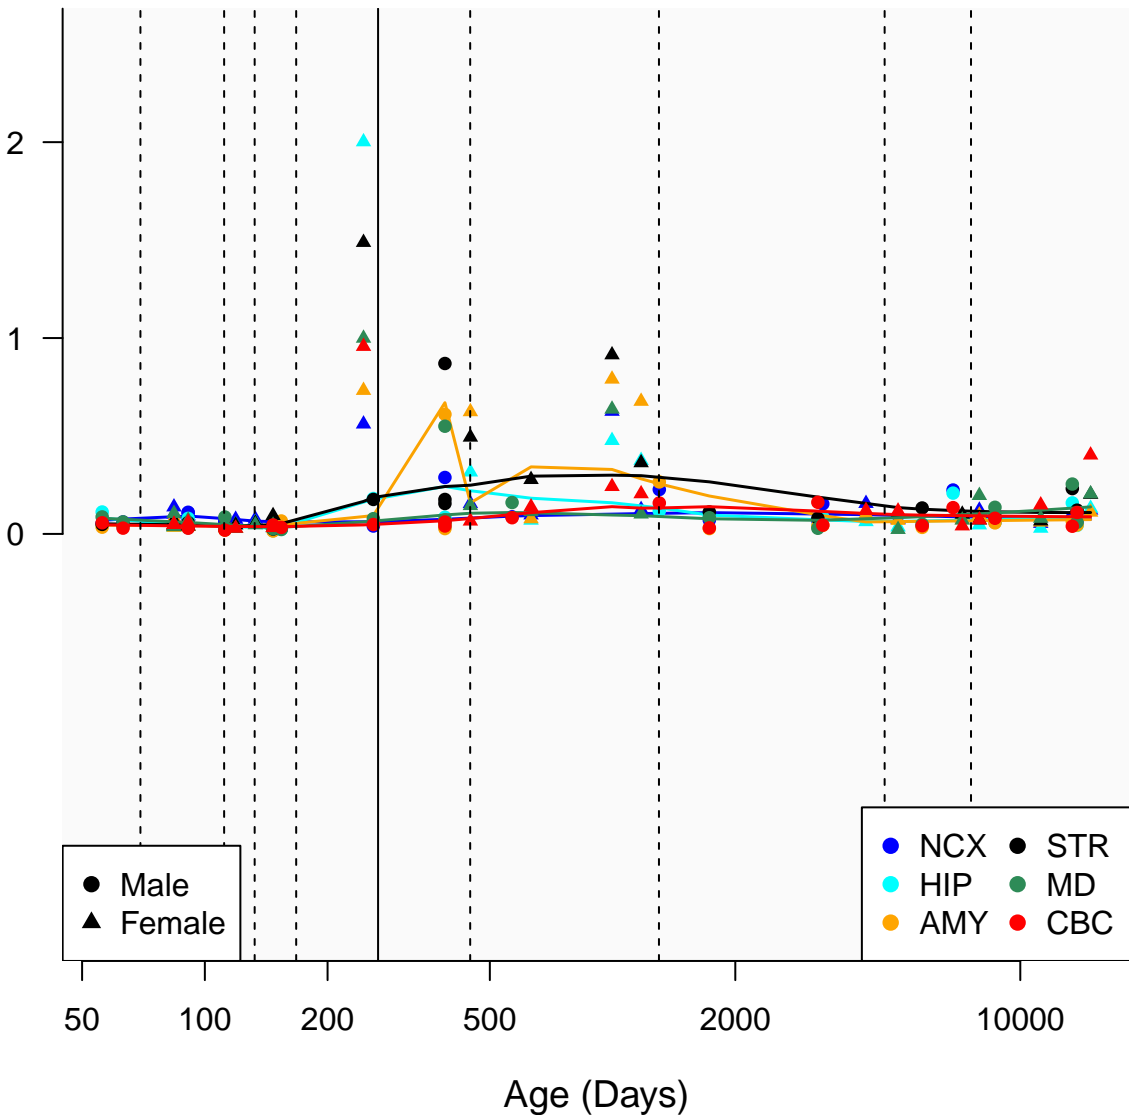

# RP3-455J7.4\_ENSG00000241666

Window:

1 2 3 4 5 6 7 8 9

Normalized Log2 RPKM+1

● Male  
▲ Female

● NCX ● STR  
● HIP ● MD  
● AMY ● CBC