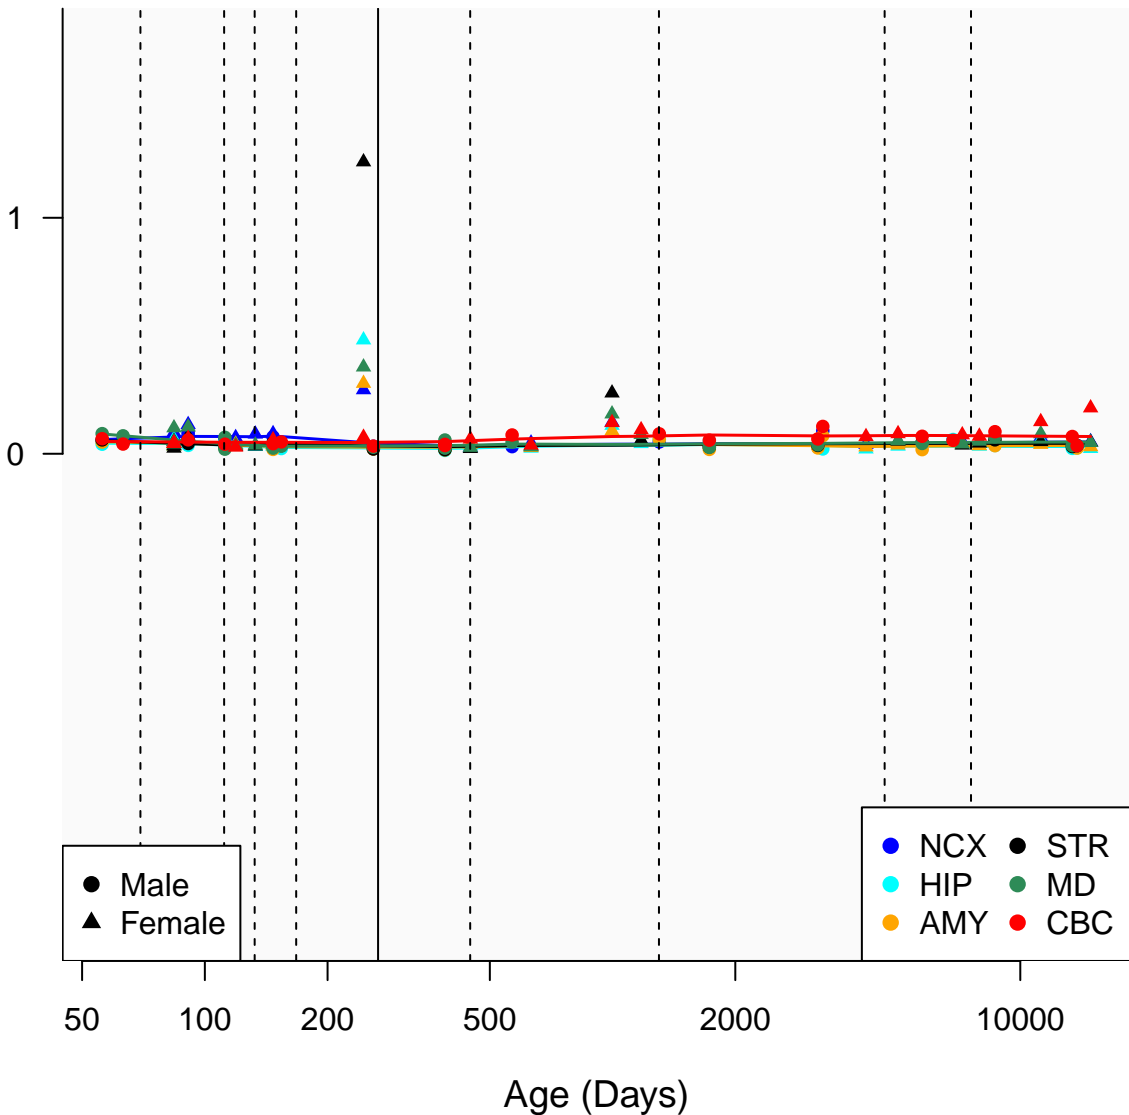

# RP5-898J17.1\_ENSG00000231987

Window:

1 2 3 4 5 6 7 8 9

Normalized Log2 RPKM+1

● Male  
▲ Female

● NCX ● STR  
● HIP ● MD  
● AMY ● CBC