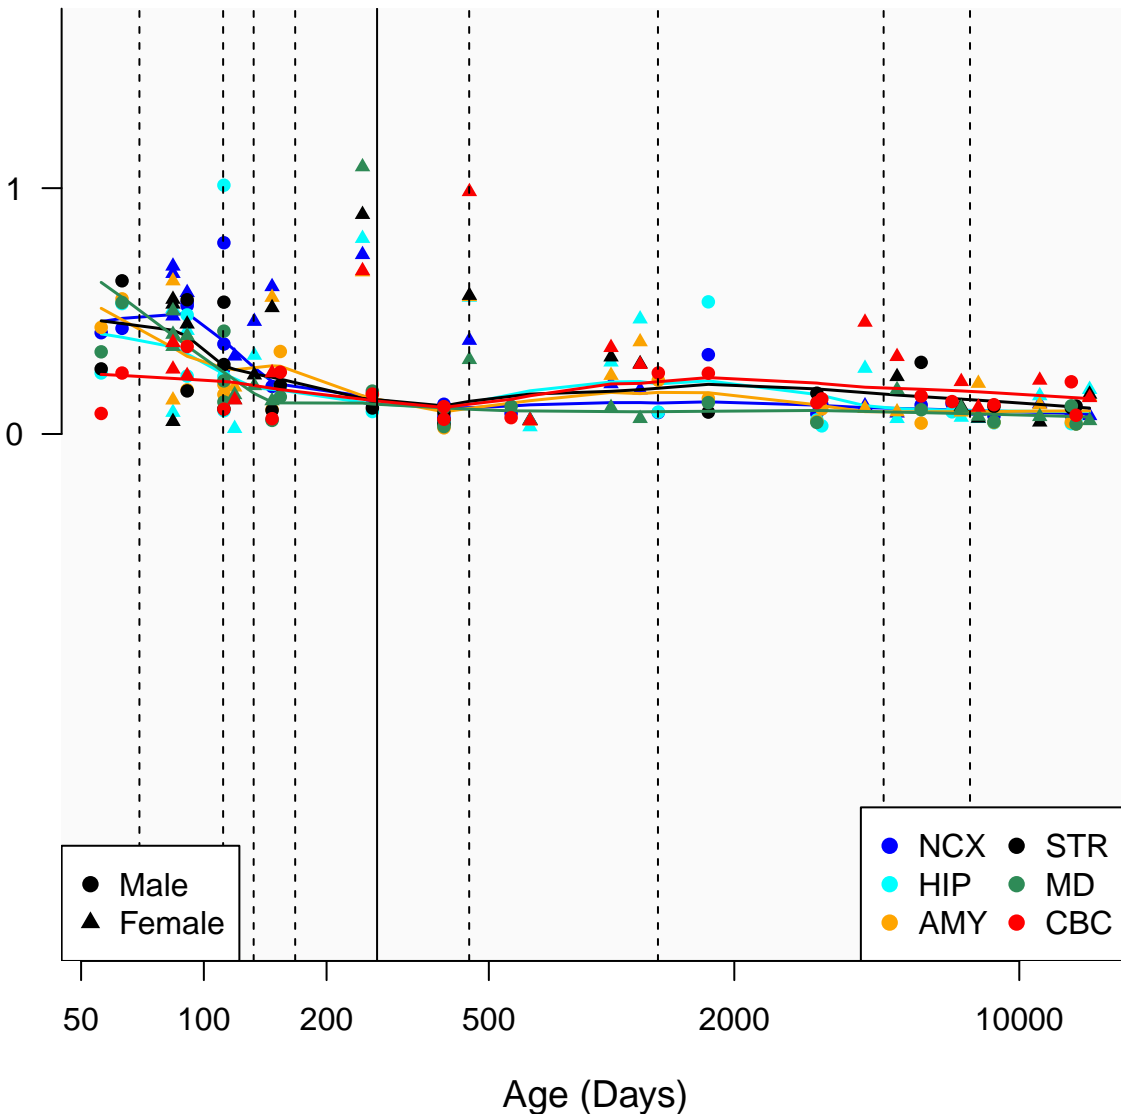

# RPL13AP3\_ENSG00000177350

Window:

1 2 3 4 5 6 7 8 9

Normalized Log2 RPKM+1

● Male  
▲ Female

● NCX ● STR  
● HIP ● MD  
● AMY ● CBC