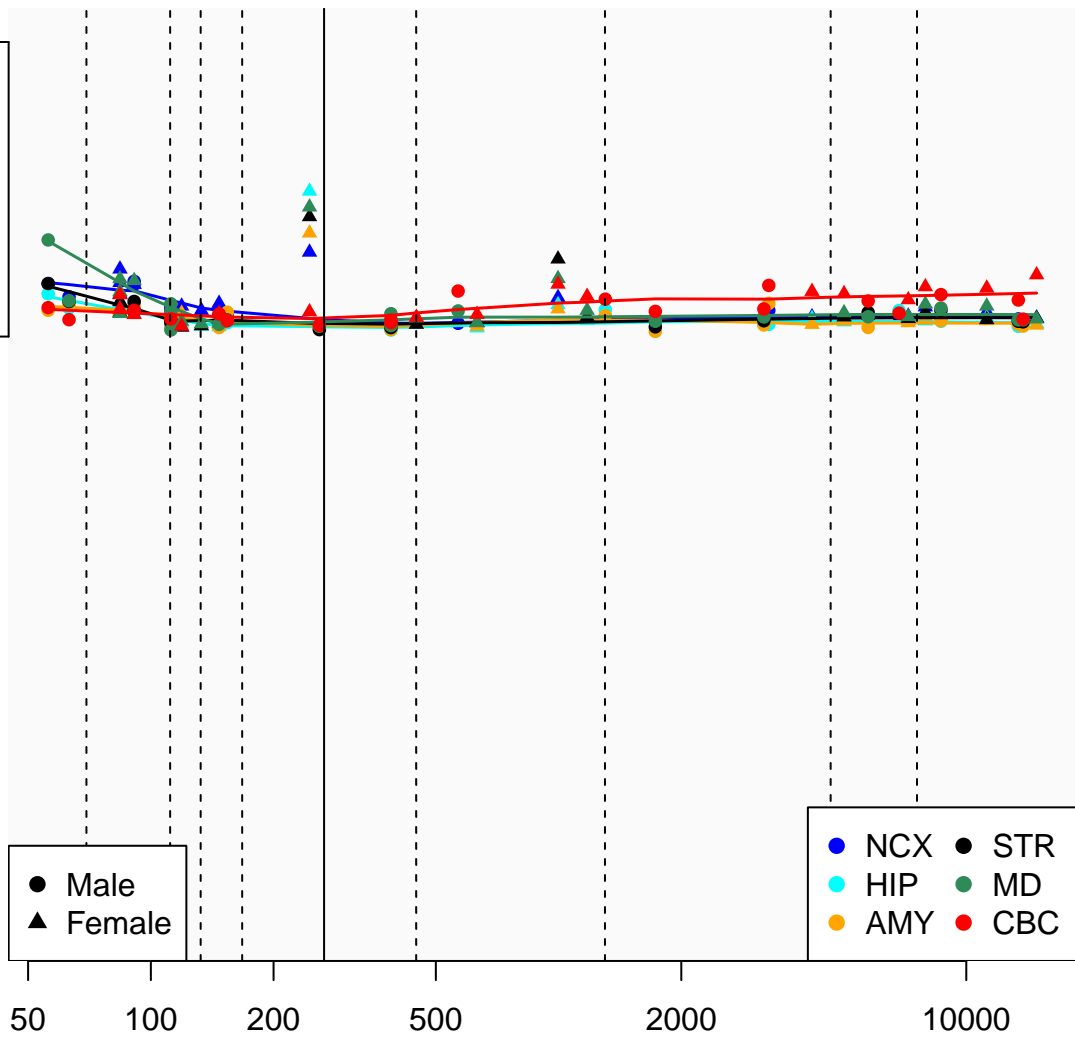

# RPL14P5\_ENSG00000225661

Window:

1 2 3 4 5 6 7 8 9

Normalized Log2 RPKM+1

● Male  
▲ Female

● NCX ● STR  
● HIP ● MD  
● AMY ● CBC

Age (Days)