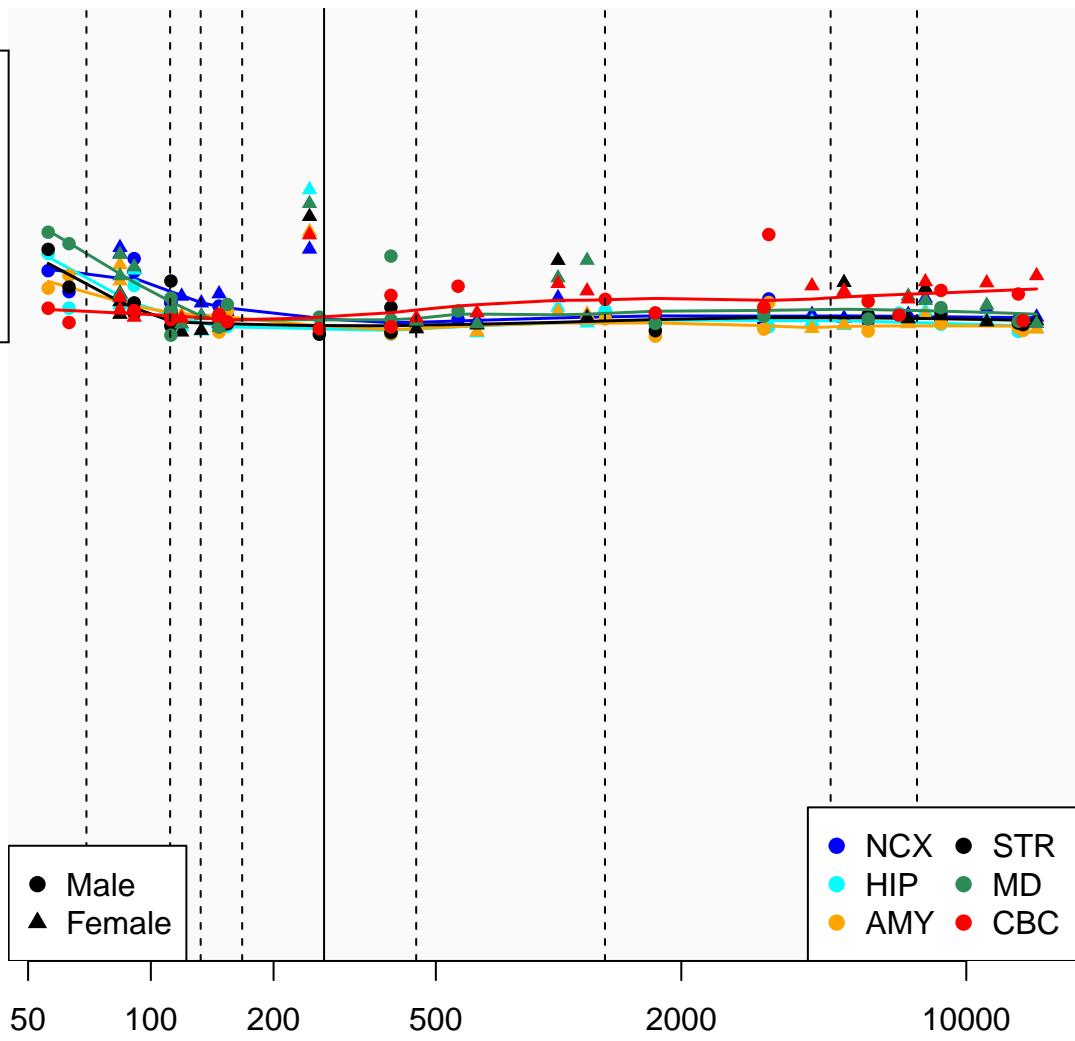

# RPL15P4\_ENSG00000225499

Window:

1 2 3 4 5 6 7 8 9

Normalized Log2 RPKM+1

1  
0

● Male  
▲ Female

● NCX ● STR  
● HIP ● MD  
● AMY ● CBC

Age (Days)