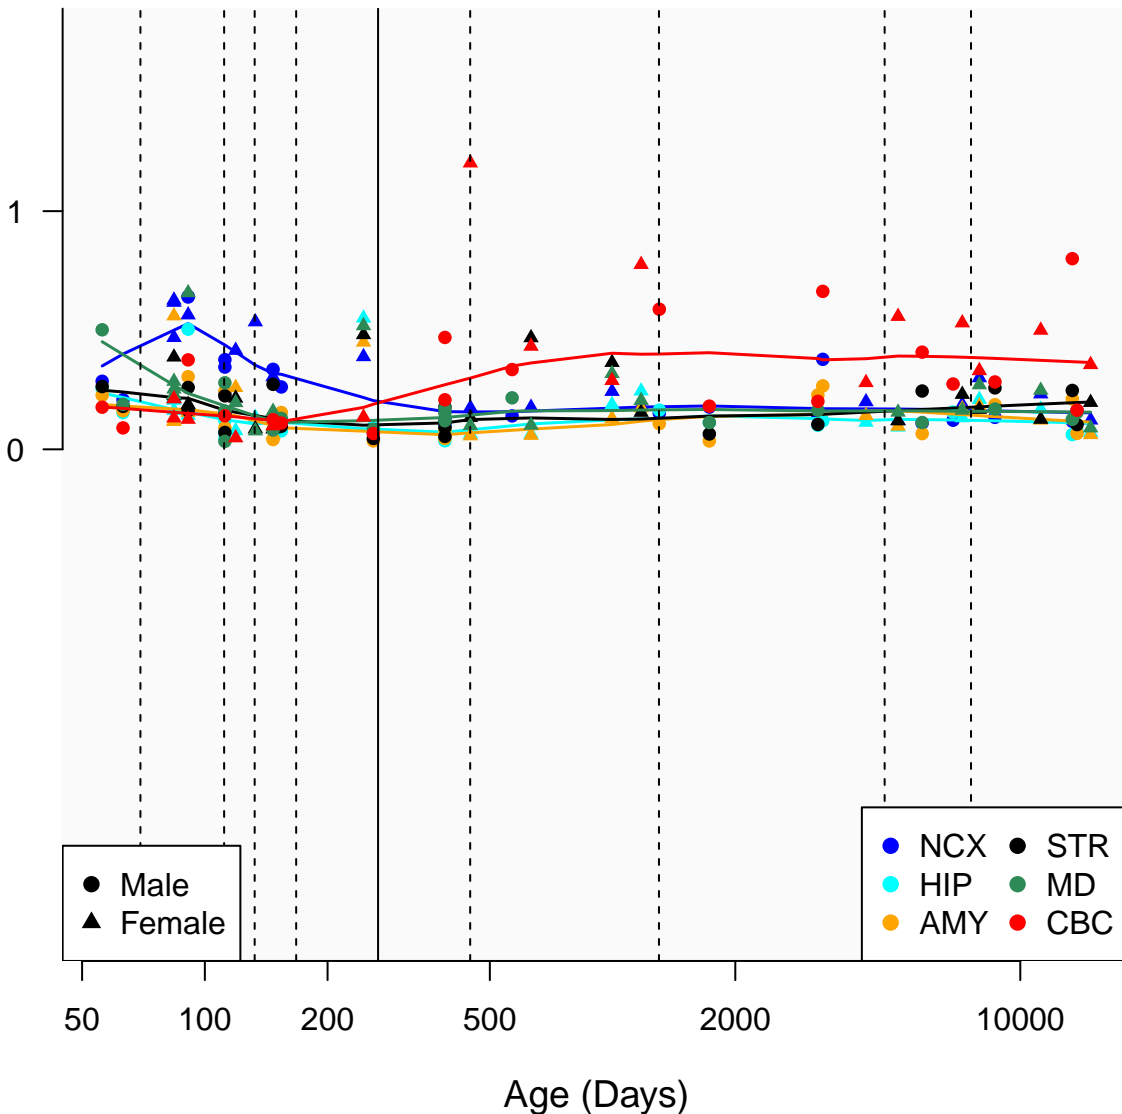

RPL31P40_ENSG00000253964

Window:

1 2 3 4 5 6 7 8 9

Normalized Log2 RPKM+1

● Male
▲ Female

● NCX ● STR
● HIP ● MD
● AMY ● CBC