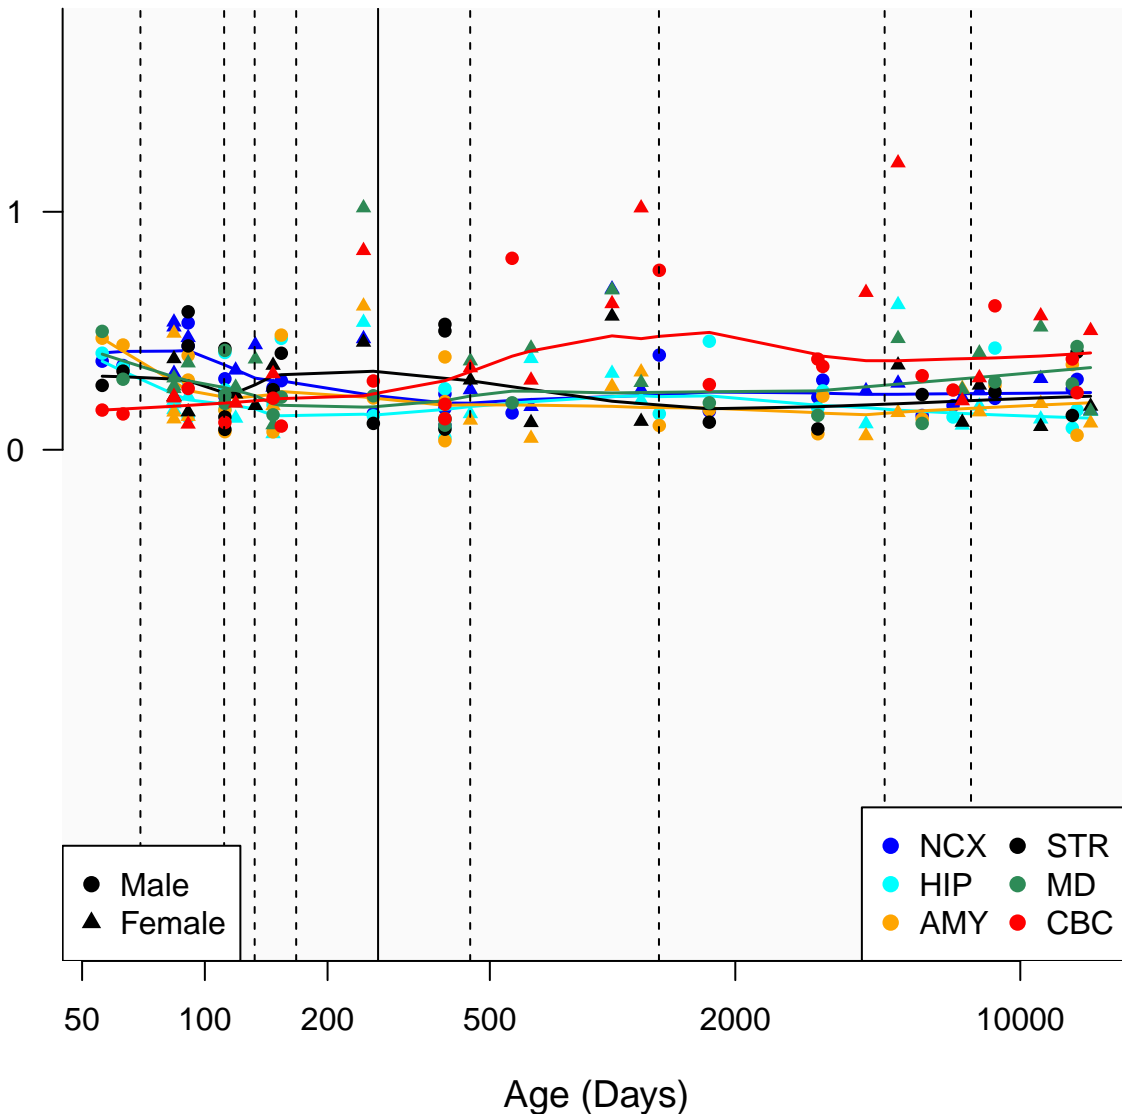

# RPL32P26\_ENSG00000241941

Window:

1 2 3 4 5 6 7 8 9

Normalized Log2 RPKM+1

● Male  
▲ Female

● NCX ● STR  
● HIP ● MD  
● AMY ● CBC