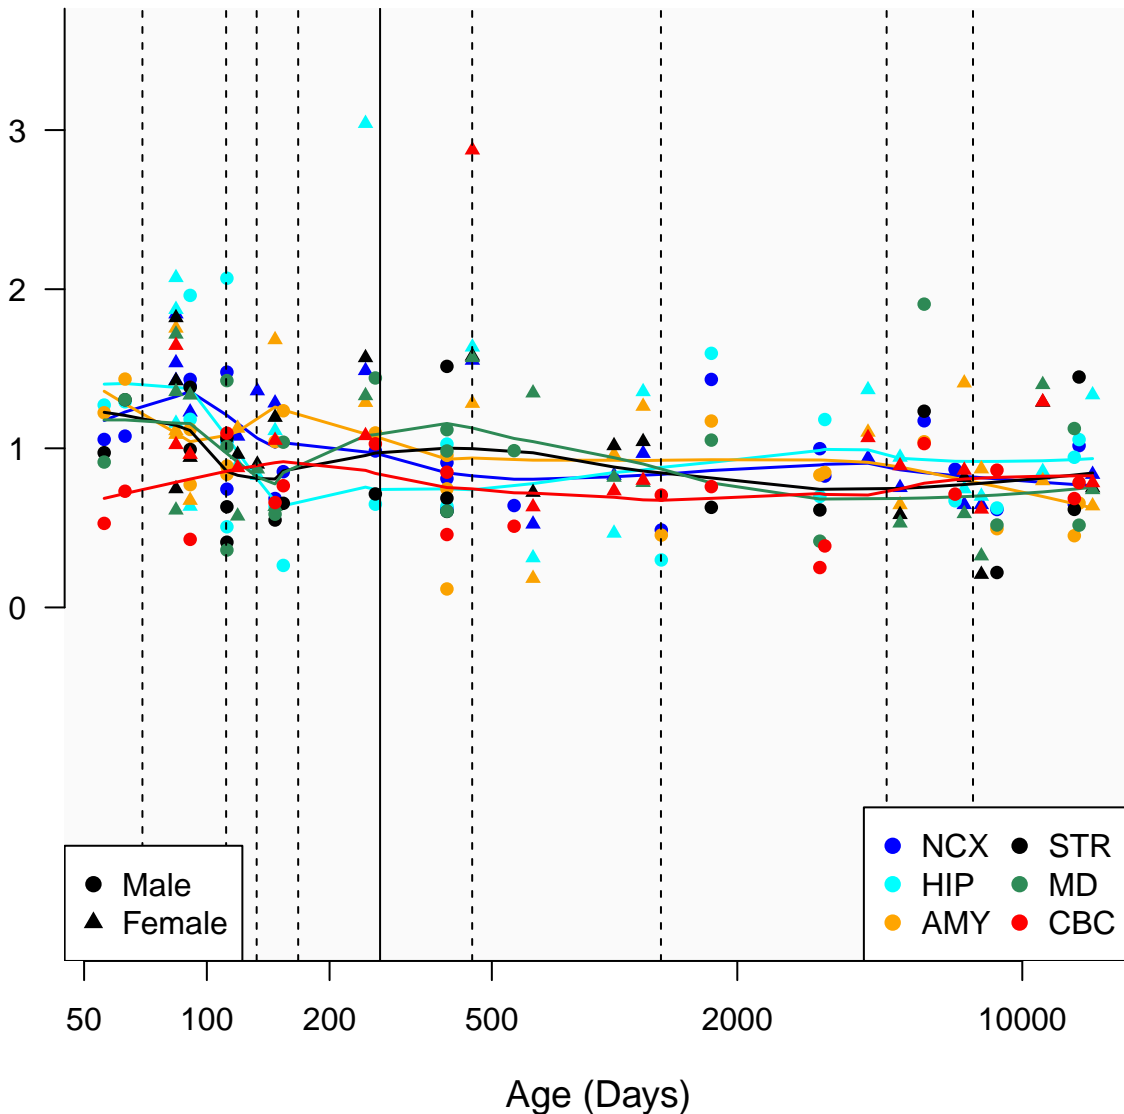

# RPL34P34\_ENSG00000236312

Window:

1 2 3 4 5 6 7 8 9

Normalized Log2 RPKM+1

● Male  
▲ Female

● NCX ● STR  
● HIP ● MD  
● AMY ● CBC