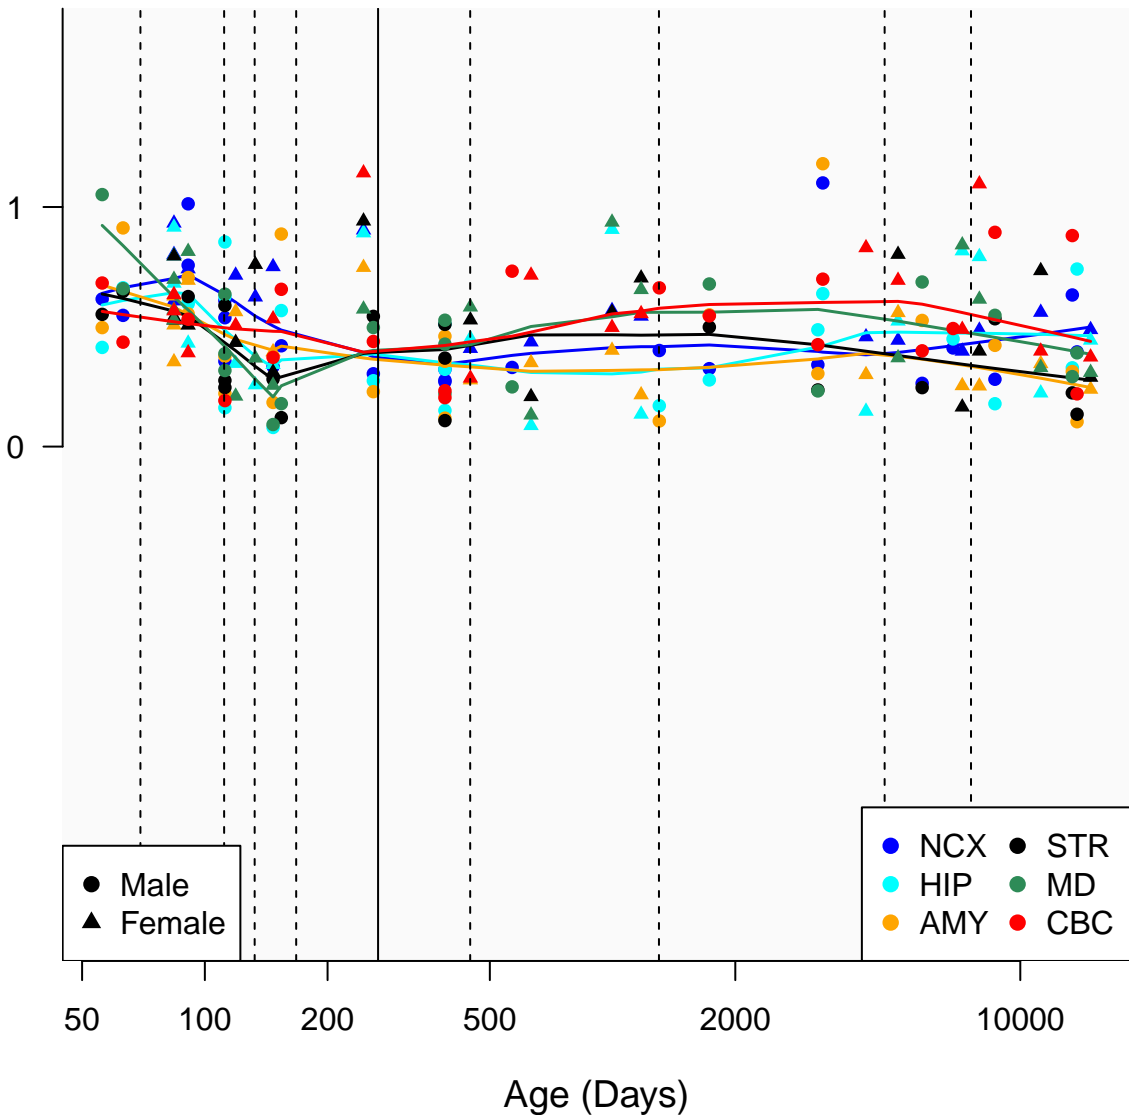

RPL35AP32_ENSG00000243404

Window:

1 2 3 4 5 6 7 8 9

Normalized Log2 RPKM+1

● Male
▲ Female

● NCX ● STR
● HIP ● MD
● AMY ● CBC