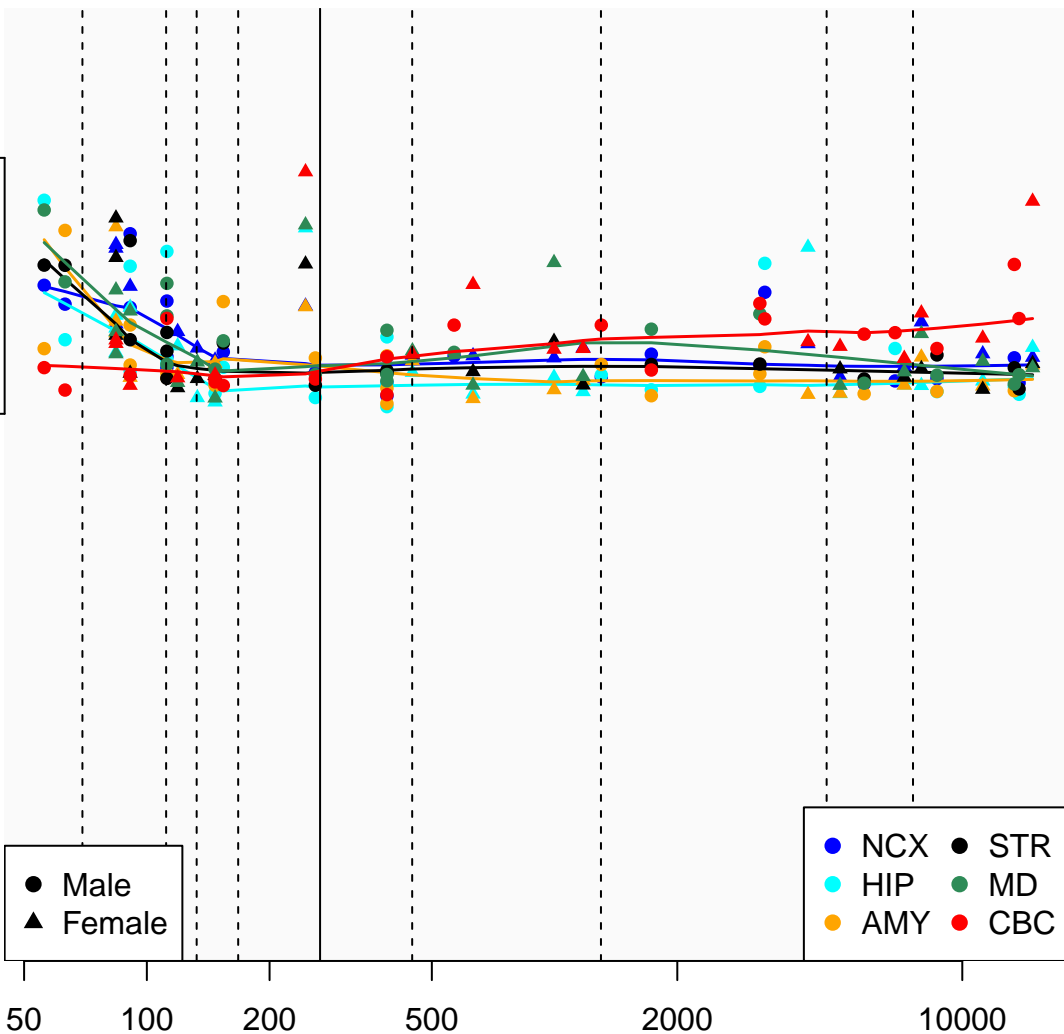

# RPL35P4\_ENSG00000213783

Window:

1 2 3 4 5 6 7 8 9

Normalized Log2 RPKM+1

1  
0

● Male  
▲ Female

● NCX ● STR  
● HIP ● MD  
● AMY ● CBC

Age (Days)