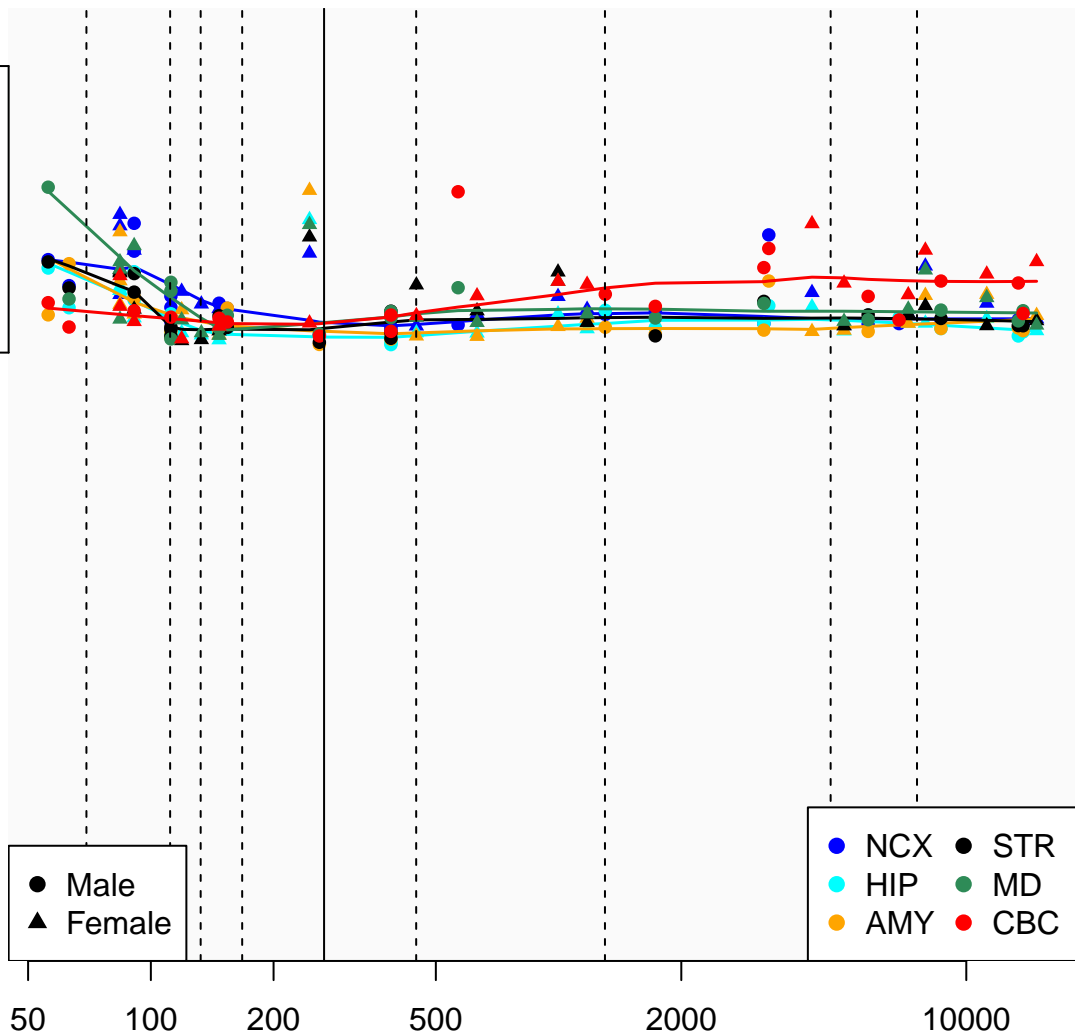

# RPL35P8\_ENSG00000226142

Window:

1 2 3 4 5 6 7 8 9

Normalized Log2 RPKM+1

1  
0

● Male  
▲ Female

● NCX ● STR  
● HIP ● MD  
● AMY ● CBC