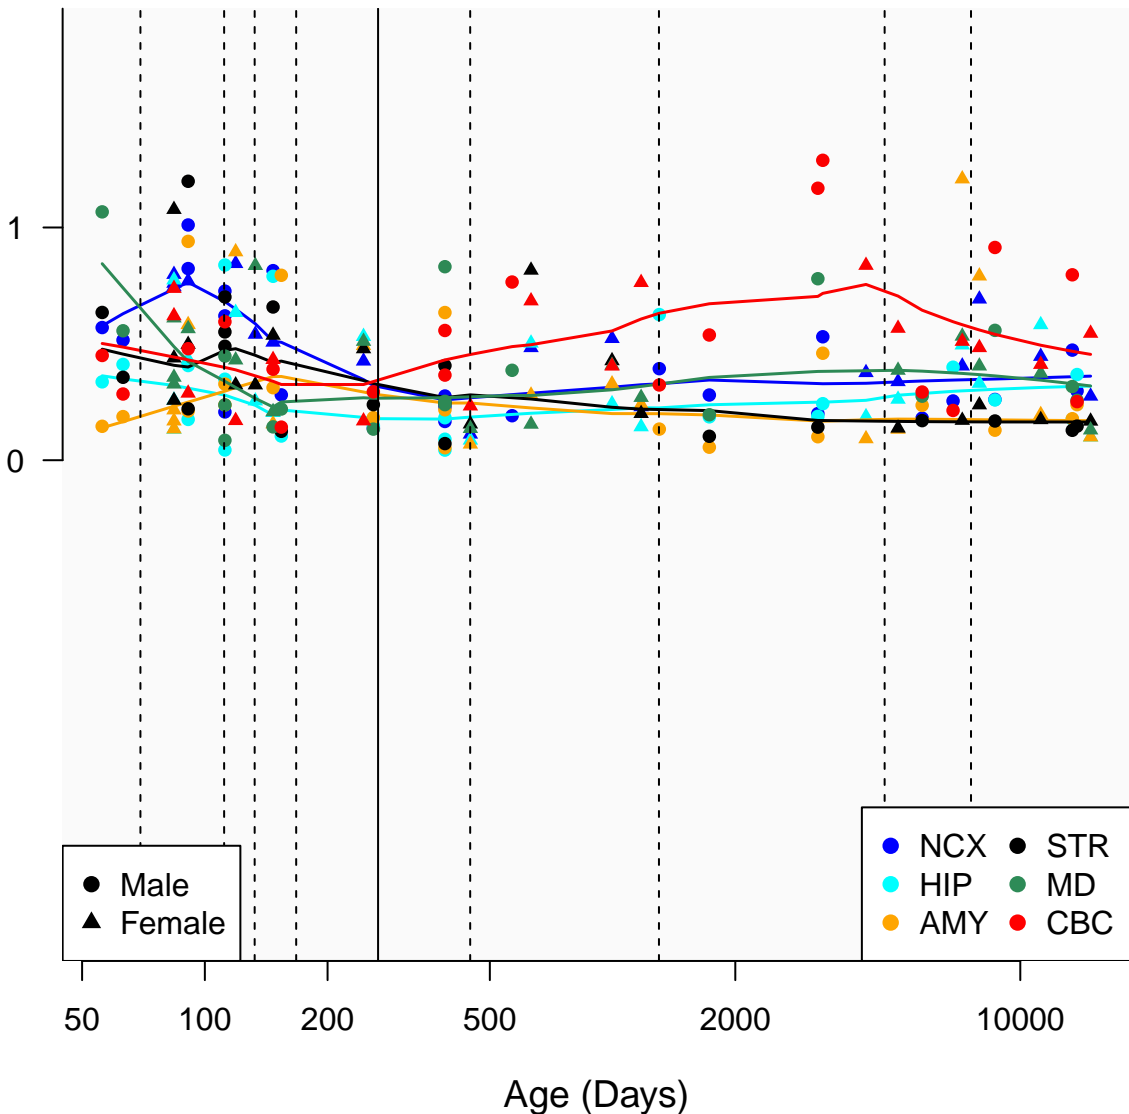

RPL36AP15_ENSG00000235369

Window:

1 2 3 4 5 6 7 8 9

Normalized Log2 RPKM+1

● Male
▲ Female

● NCX ● STR
● HIP ● MD
● AMY ● CBC