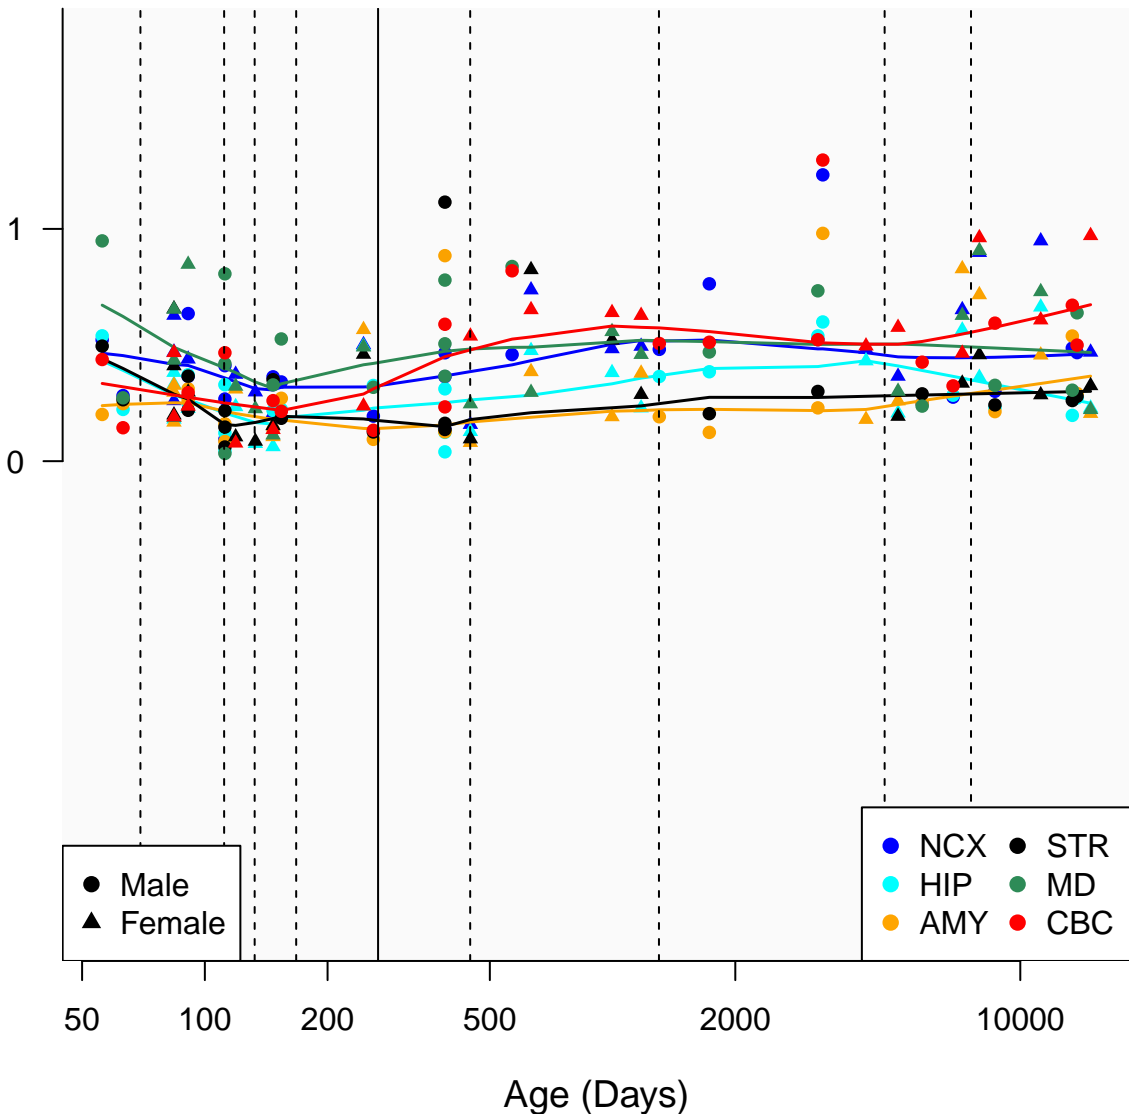

# RPL39P28\_ENSG00000244432

Window:

1 2 3 4 5 6 7 8 9

Normalized Log2 RPKM+1

● Male  
▲ Female

● NCX ● STR  
● HIP ● MD  
● AMY ● CBC