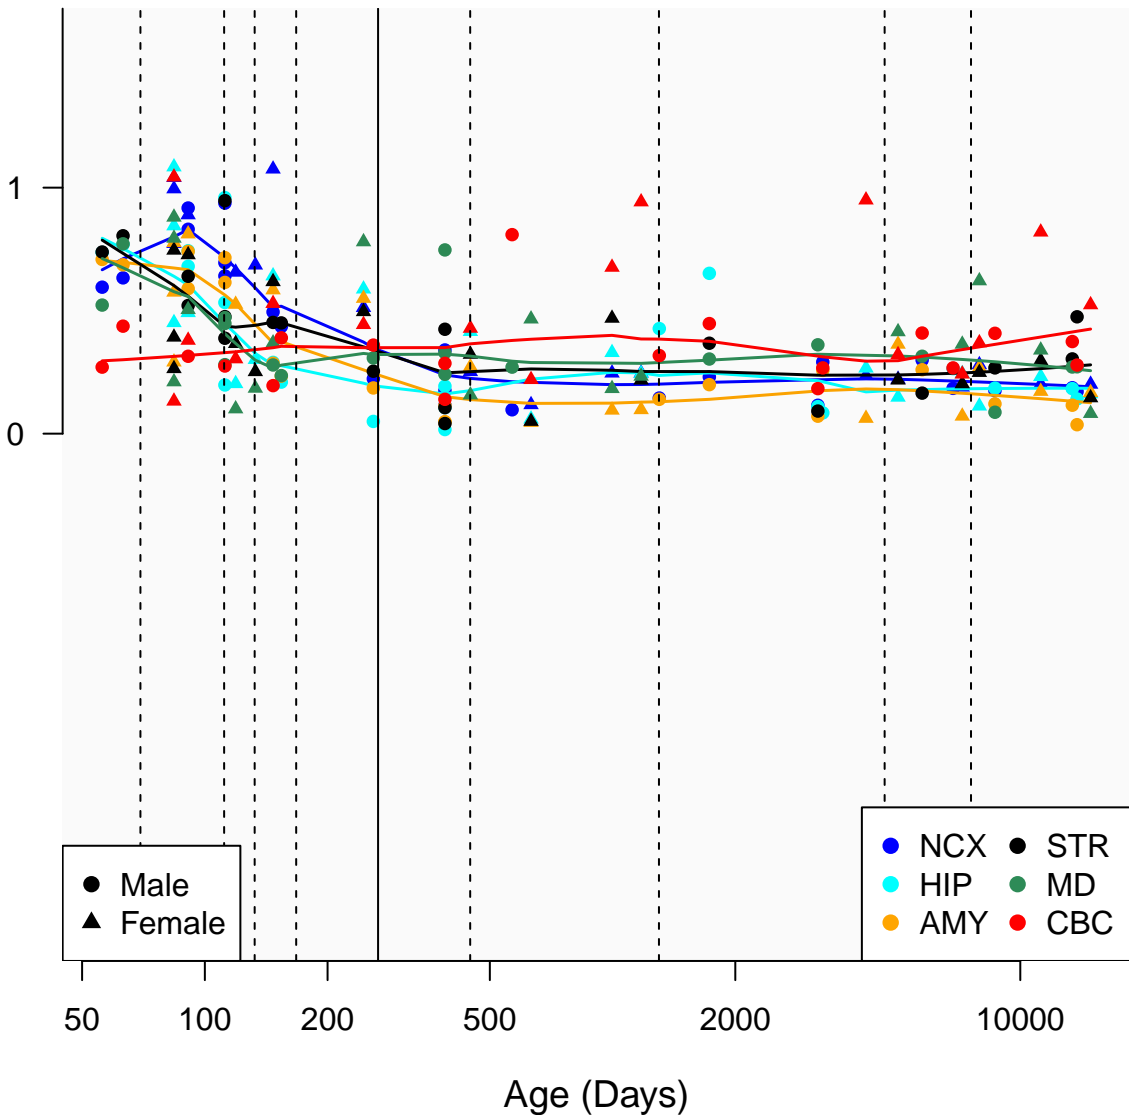

# RPL5P3\_ENSG00000242276

Window:

1 2 3 4 5 6 7 8 9

Normalized Log2 RPKM+1

● Male  
▲ Female

● NCX ● STR  
● HIP ● MD  
● AMY ● CBC