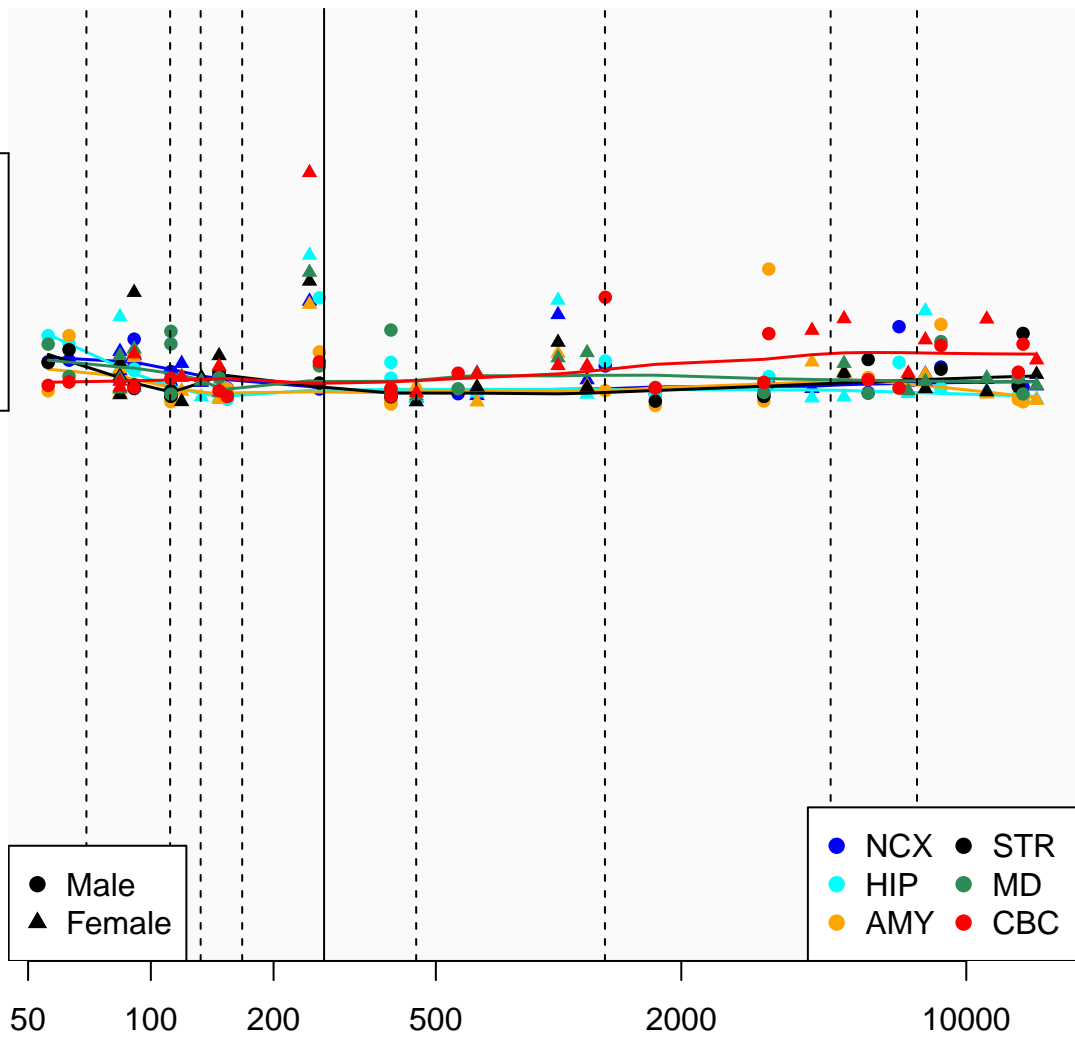

# RPL7L1P8\_ENSG00000228766

Window:

1 2 3 4 5 6 7 8 9

Normalized Log2 RPKM+1

1  
0

● Male  
▲ Female

● NCX ● STR  
● HIP ● MD  
● AMY ● CBC