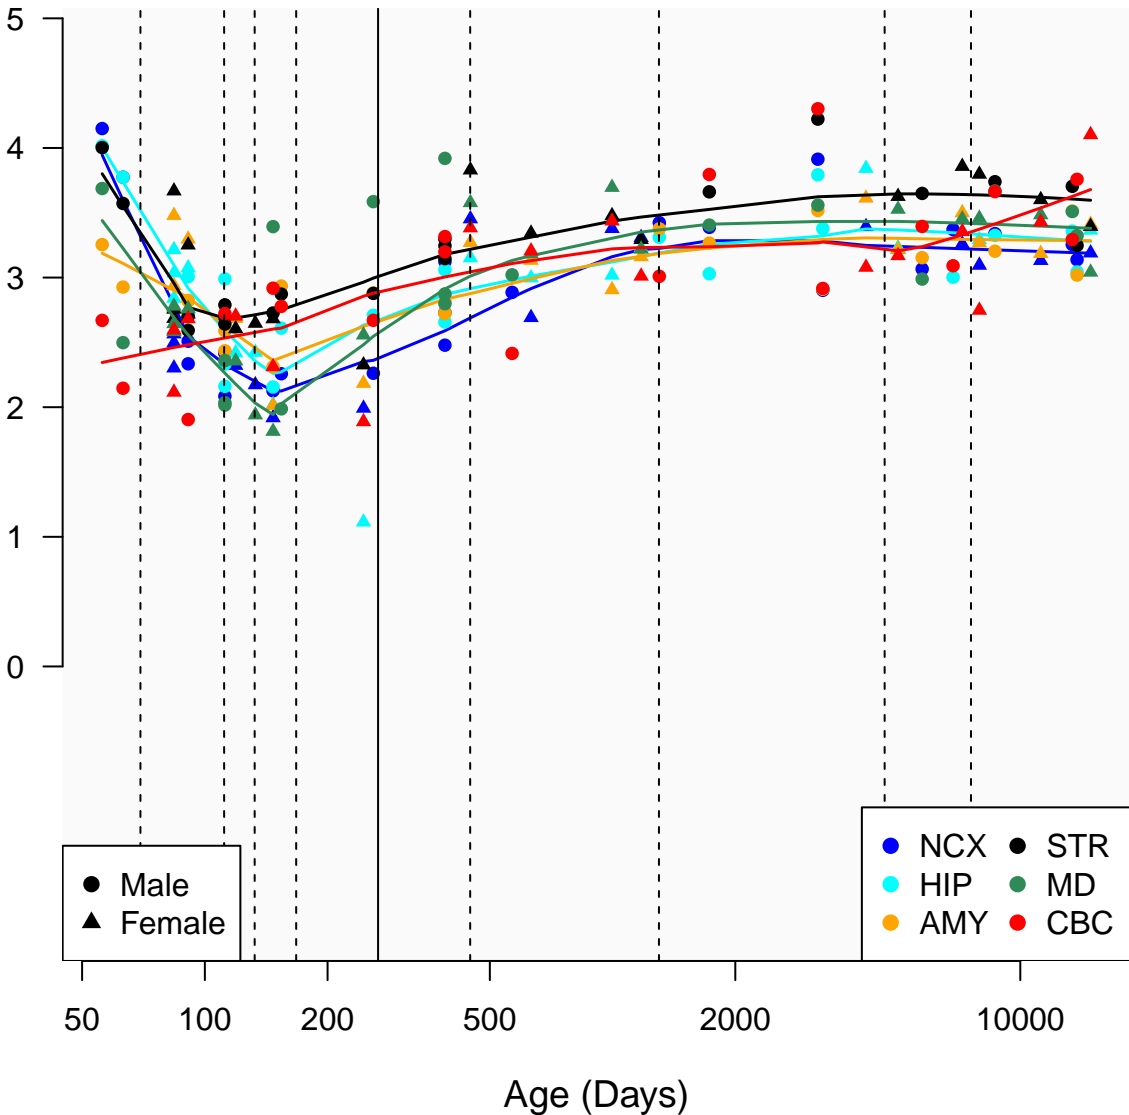

RPP25L_ENSG00000164967

Window:

1 2 3 4 5 6 7 8 9

Normalized Log2 RPKM+1

● Male
▲ Female

● NCX ● STR
● HIP ● MD
● AMY ● CBC