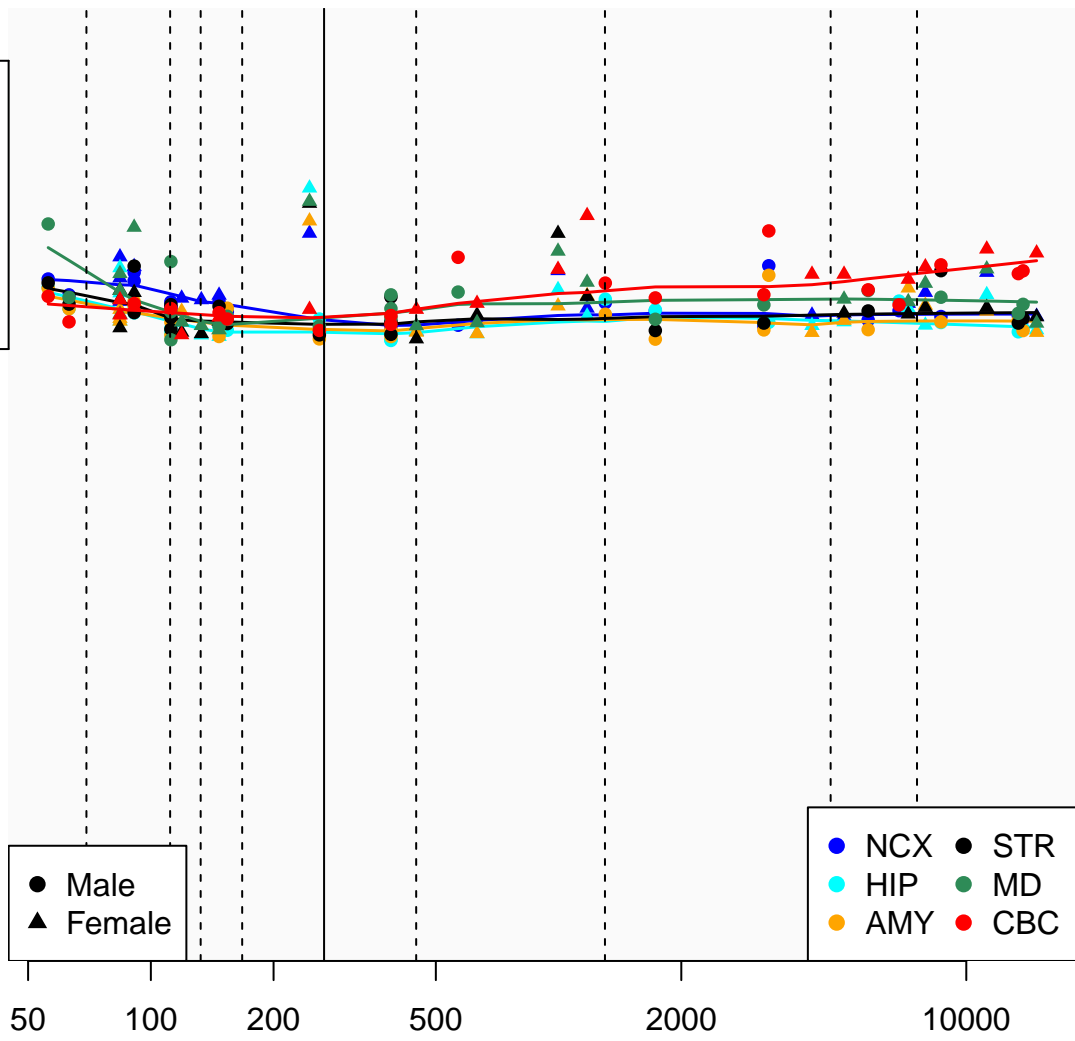

# RPS15AP7\_ENSG00000234088

Window:

1 2 3 4 5 6 7 8 9

Normalized Log2 RPKM+1

1  
0

● Male  
▲ Female

● NCX ● STR  
● HIP ● MD  
● AMY ● CBC

Age (Days)