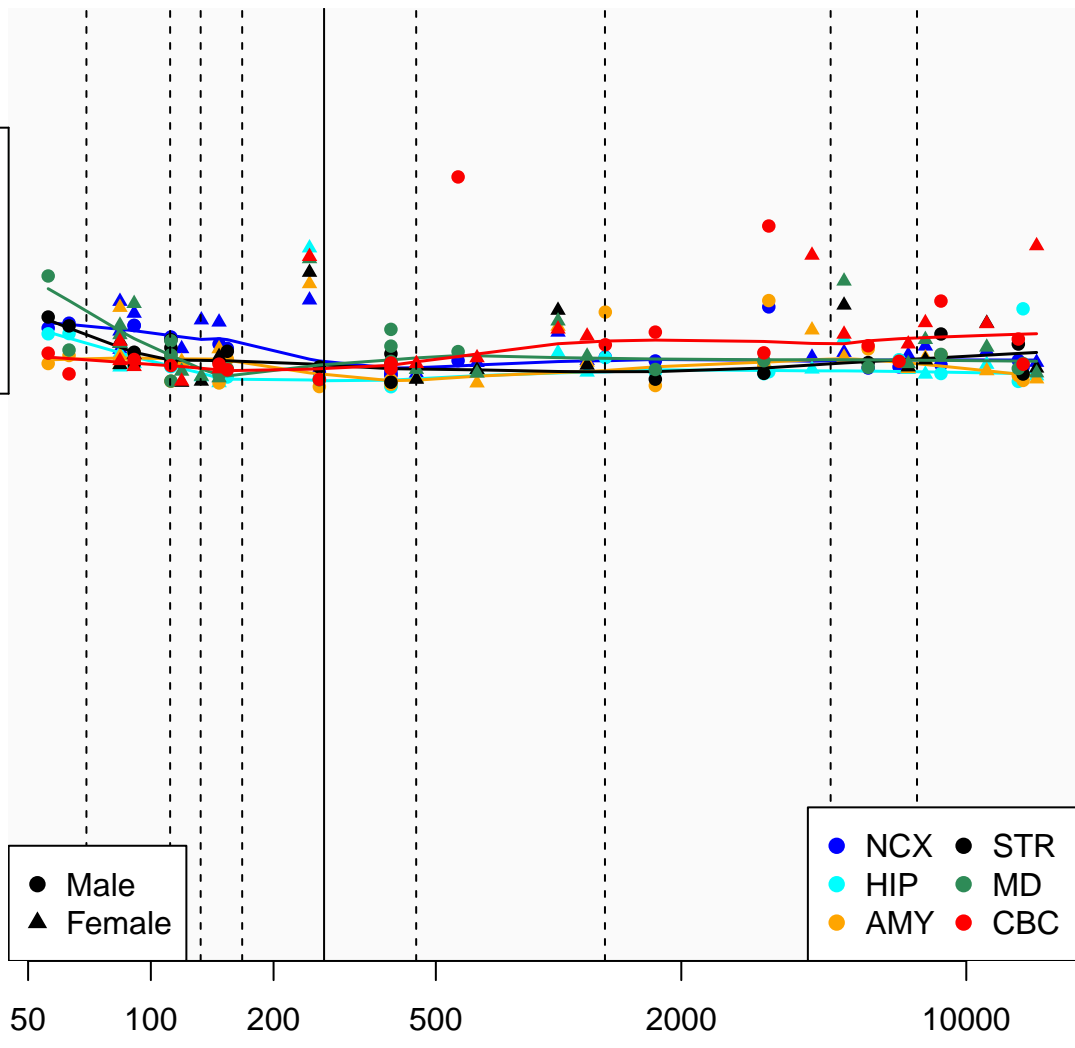

# RPS18P1\_ENSG00000225831

Window:

1 2 3 4 5 6 7 8 9

Normalized Log2 RPKM+1

1  
0

50 100 200 500 2000 10000

Age (Days)