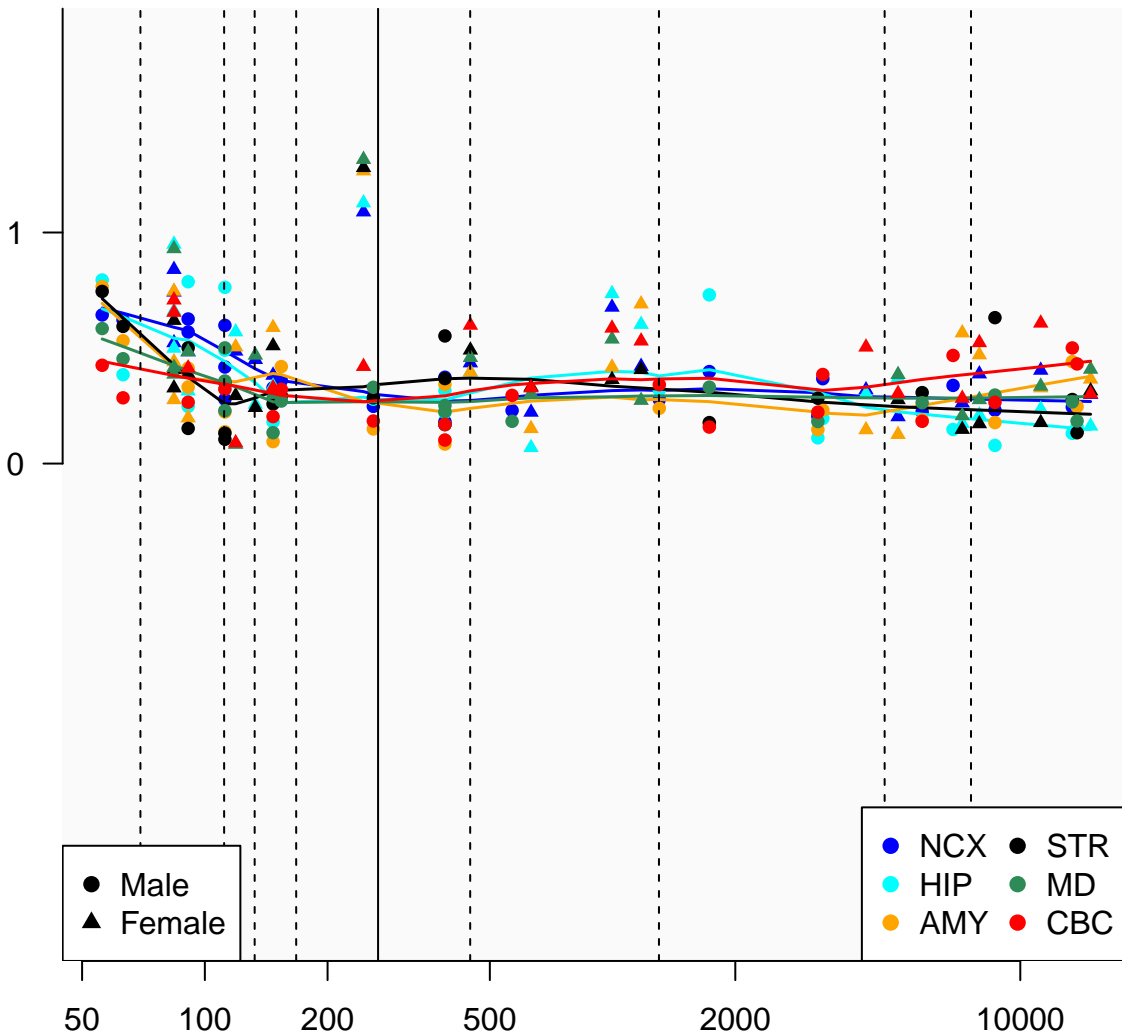

RPS20P2_ENSG00000219274

Window:

1 2 3 4 5 6 7 8 9

Normalized Log2 RPKM+1

● Male
▲ Female

● NCX ● STR
● HIP ● MD
● AMY ● CBC

Age (Days)