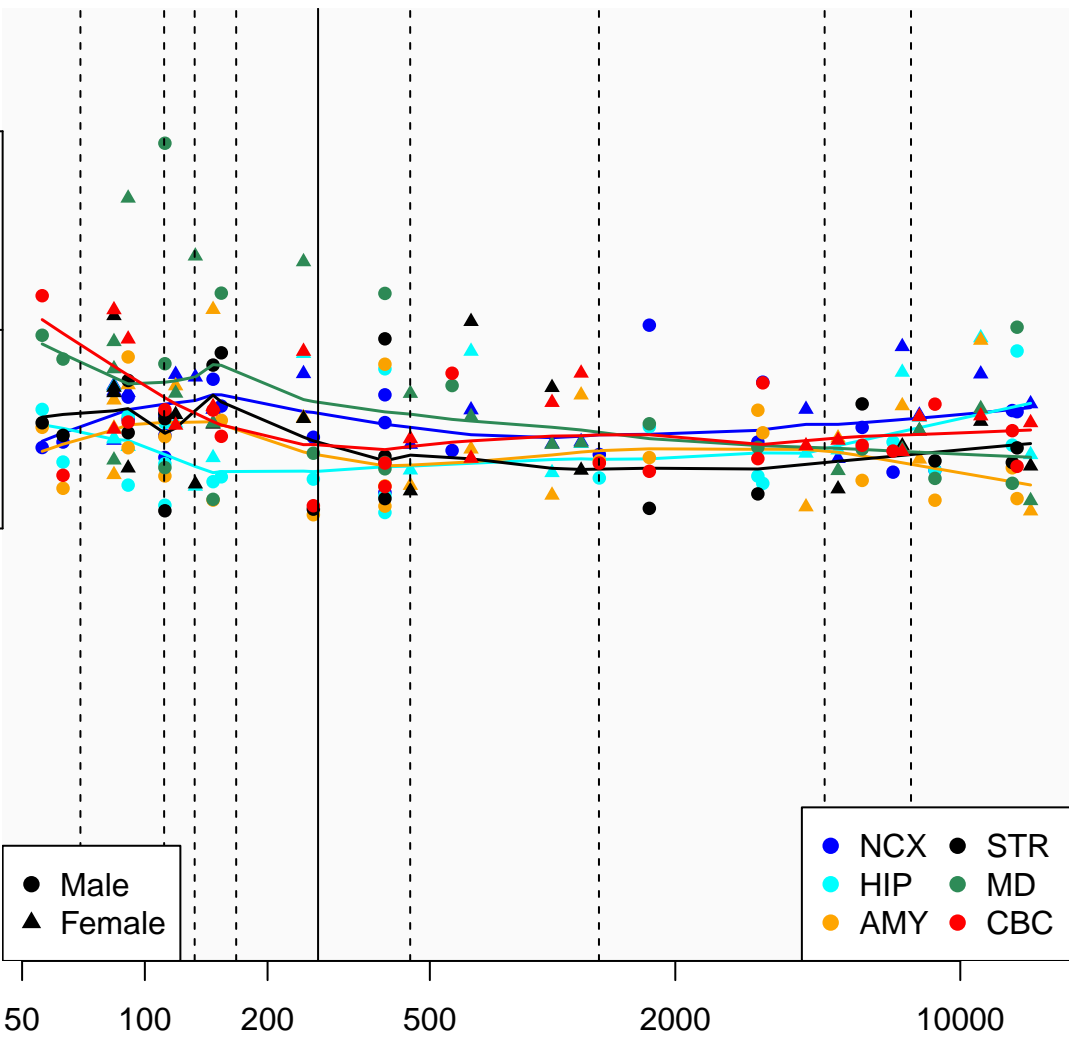

RPS24P7_ENSG00000227361

Window:

1 2 3 4 5 6 7 8 9

Normalized Log2 RPKM+1

2
1
0

● Male
▲ Female

● NCX ● STR
● HIP ● MD
● AMY ● CBC