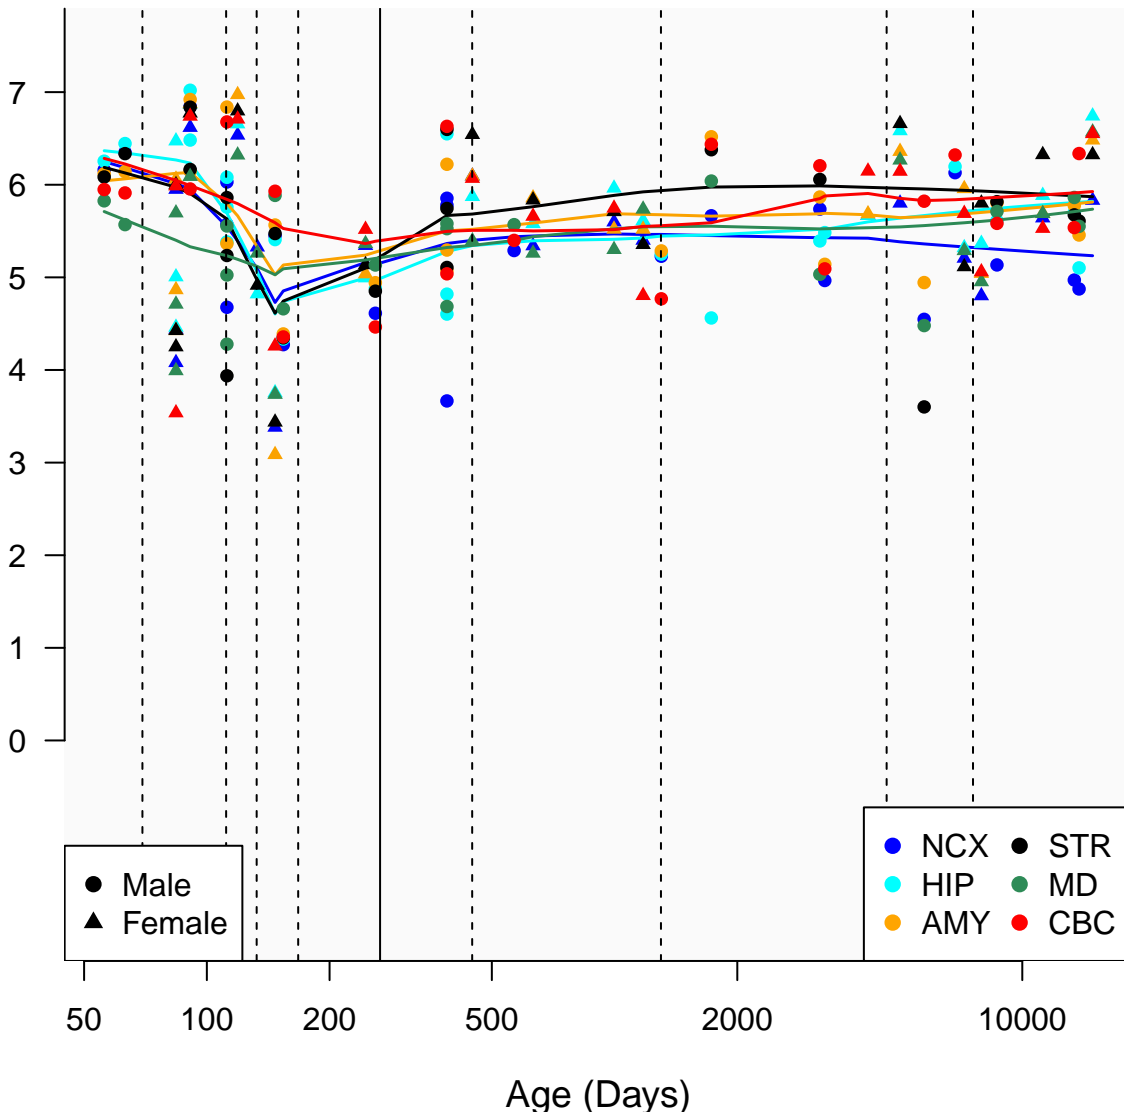

# RPS26\_ENSG00000197728

Window:

1 2 3 4 5 6 7 8 9

Normalized Log2 RPKM+1

● Male  
▲ Female

● NCX ● STR  
● HIP ● MD  
● AMY ● CBC