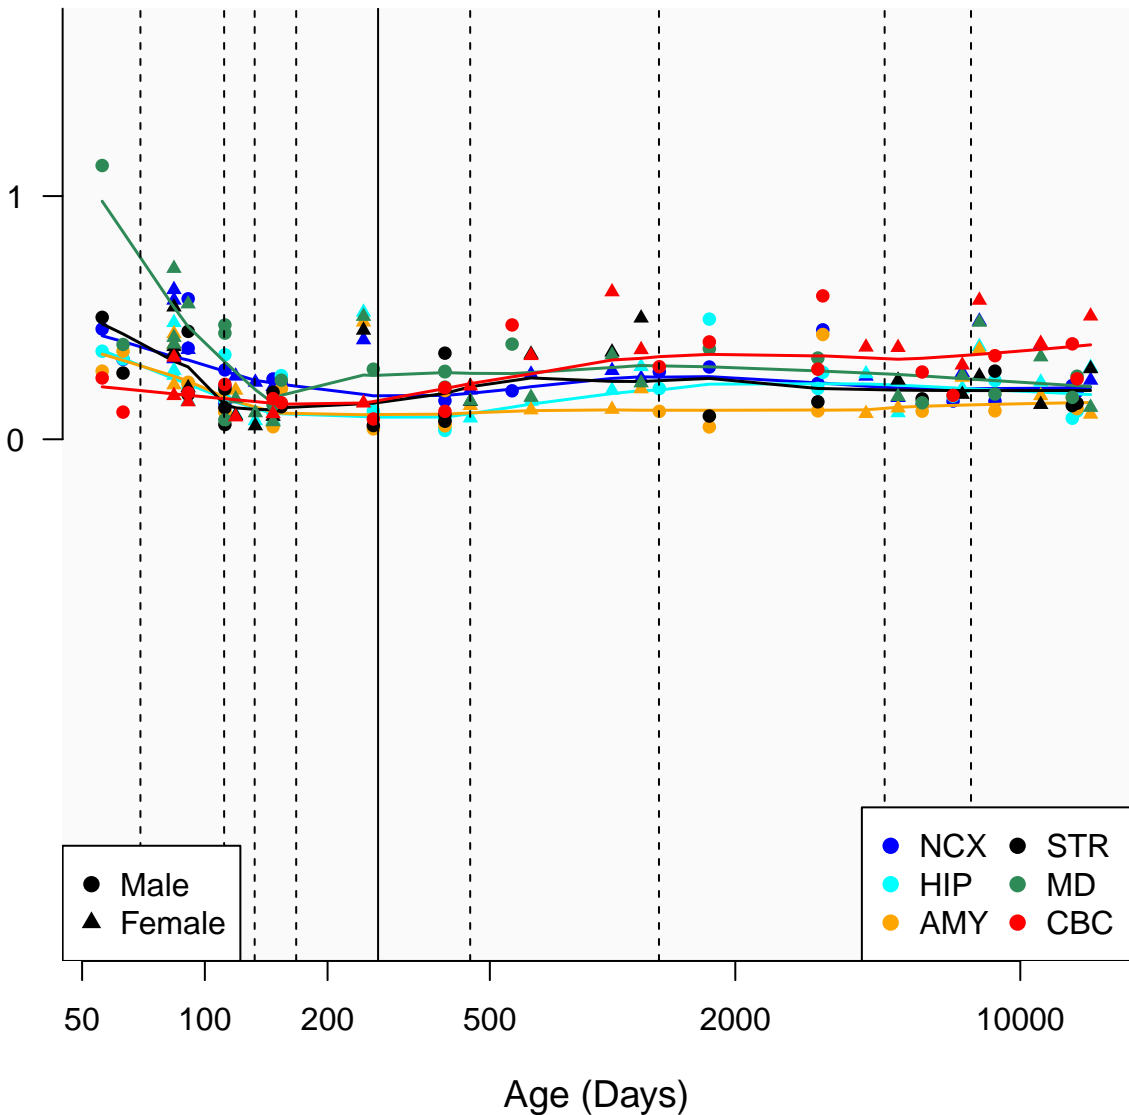

# RPS27P20\_ENSG00000240121

Window:

1 2 3 4 5 6 7 8 9

Normalized Log2 RPKM+1

● Male  
▲ Female

● NCX ● STR  
● HIP ● MD  
● AMY ● CBC