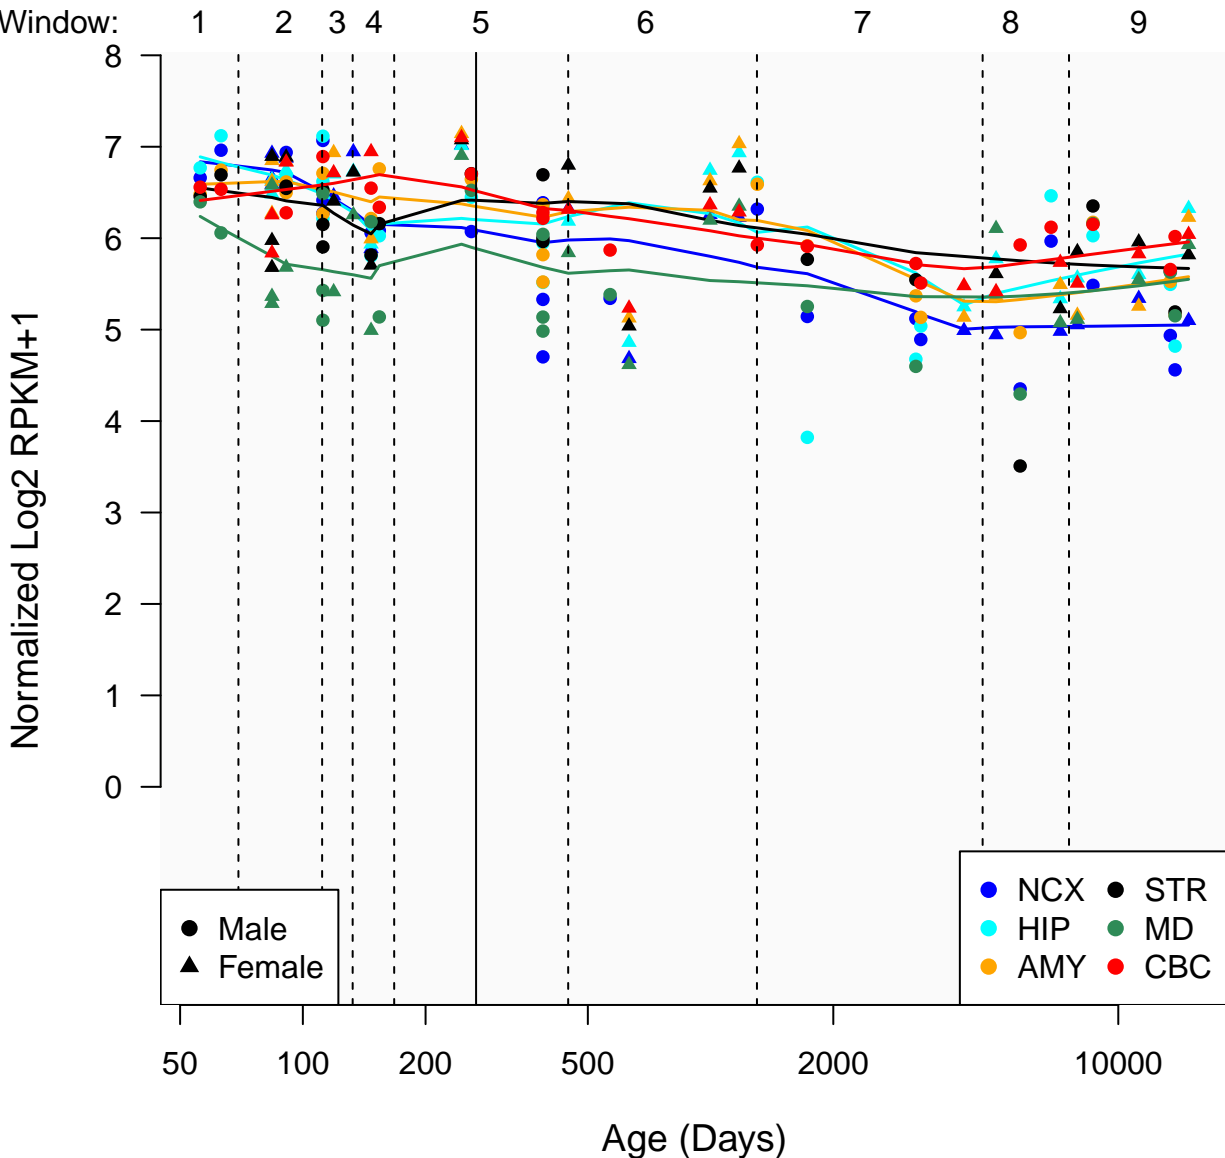

RPS28_ENSG00000233927

Window:

● Male
▲ Female

● NCX ● STR
● HIP ● MD
● AMY ● CBC