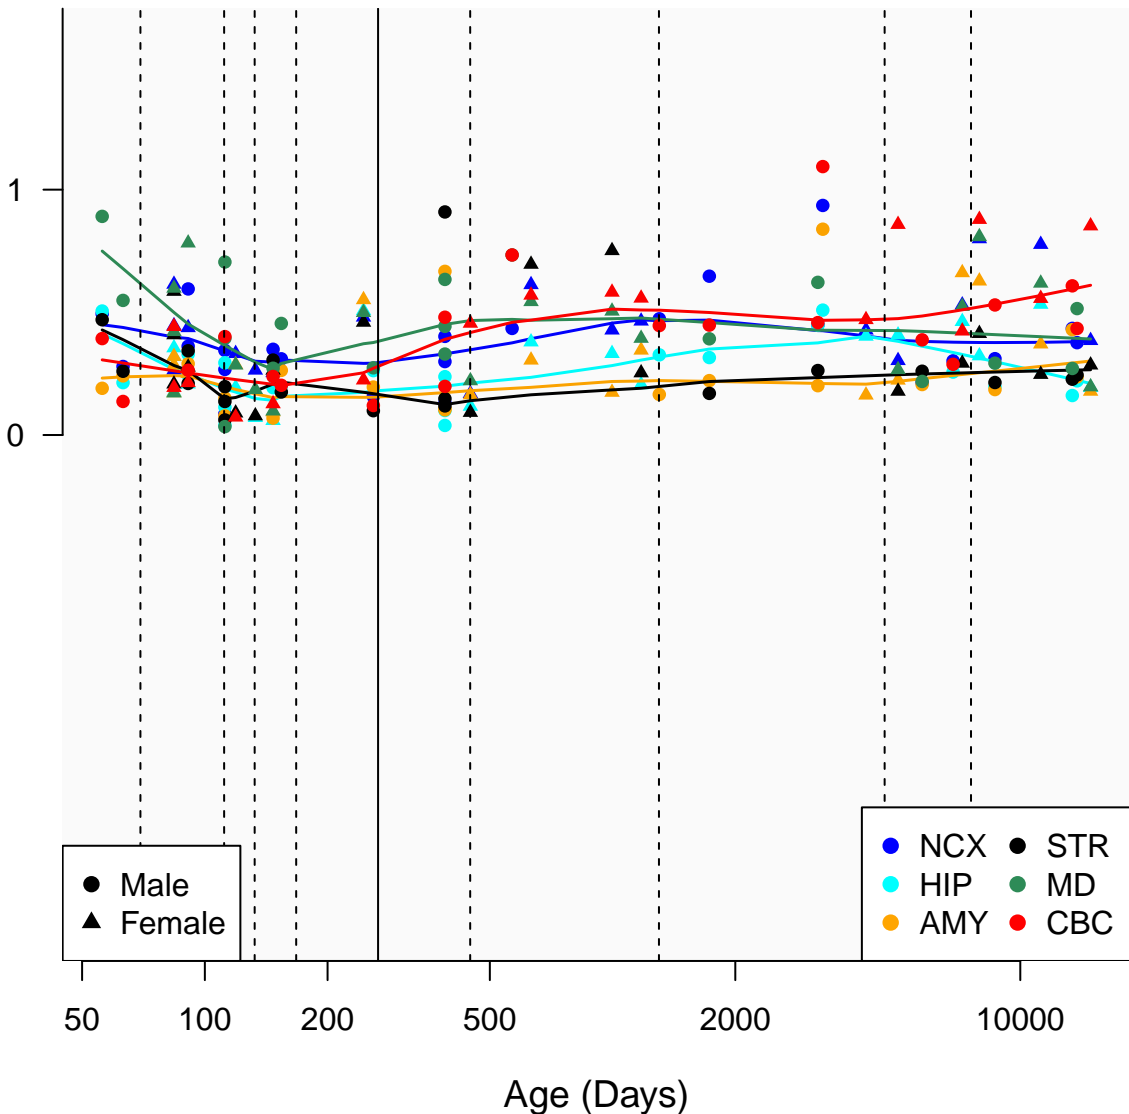

# RPS29P20\_ENSG00000240385

Window:

1 2 3 4 5 6 7 8 9

Normalized Log2 RPKM+1

● Male  
▲ Female

● NCX ● STR  
● HIP ● MD  
● AMY ● CBC