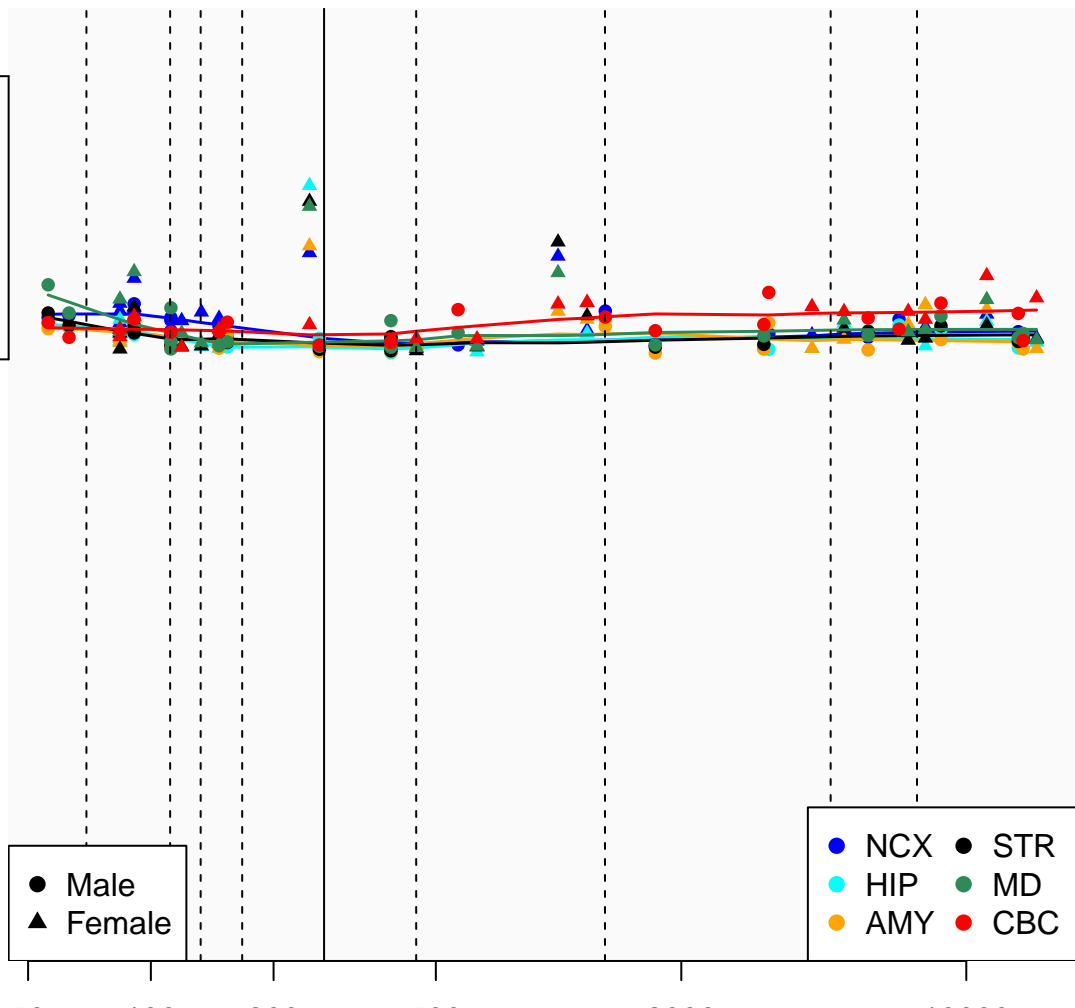

RPS3AP23_ENSG00000218351

Window:

1 2 3 4 5 6 7 8 9

Normalized Log2 RPKM+1

1
0

● Male
▲ Female

● NCX ● STR
● HIP ● MD
● AMY ● CBC

Age (Days)