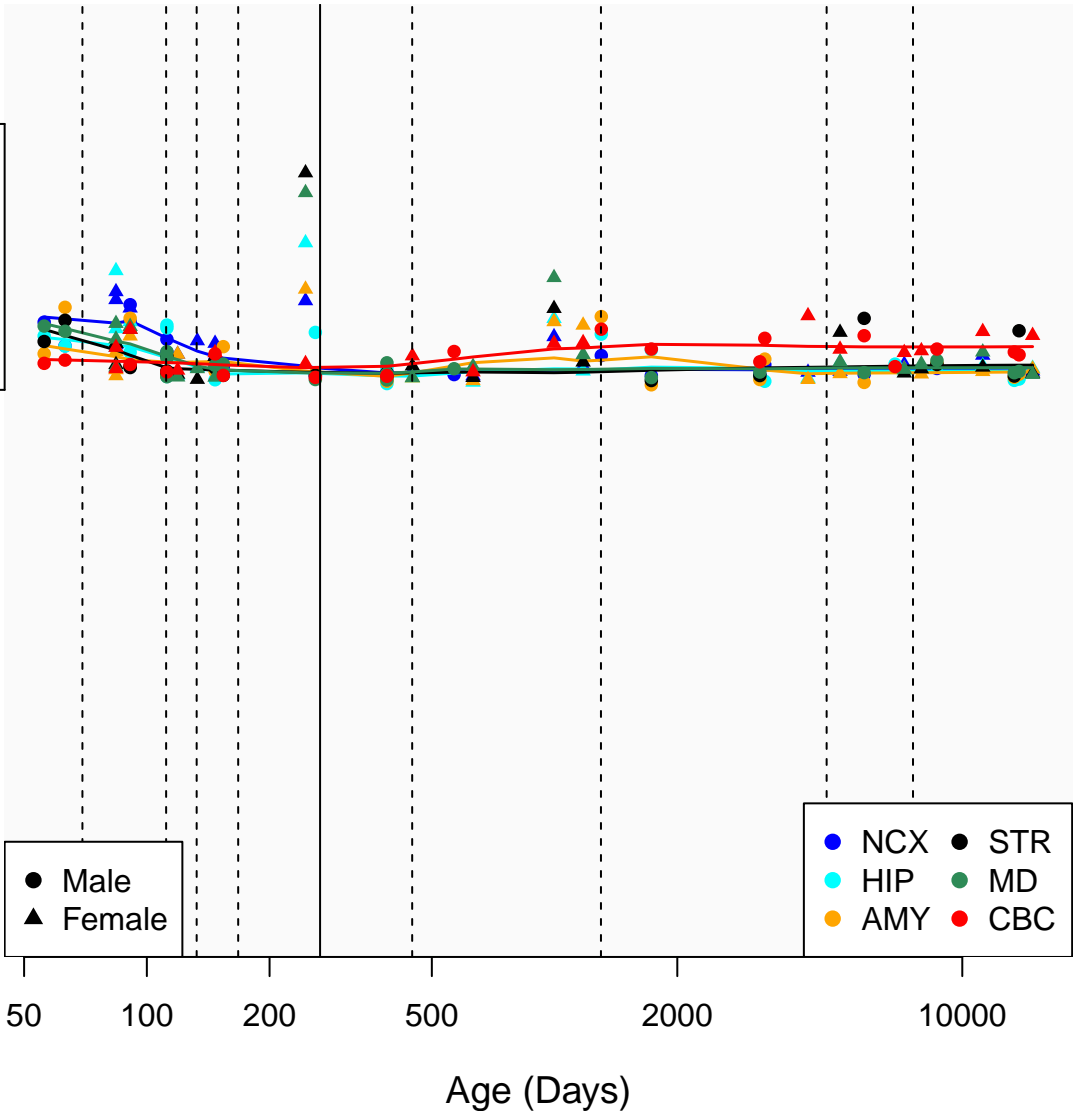

# RPS3AP50\_ENSG00000243864

Window:

1 2 3 4 5 6 7 8 9

Normalized Log2 RPKM+1

1  
0

● Male  
▲ Female

● NCX ● STR  
● HIP ● MD  
● AMY ● CBC