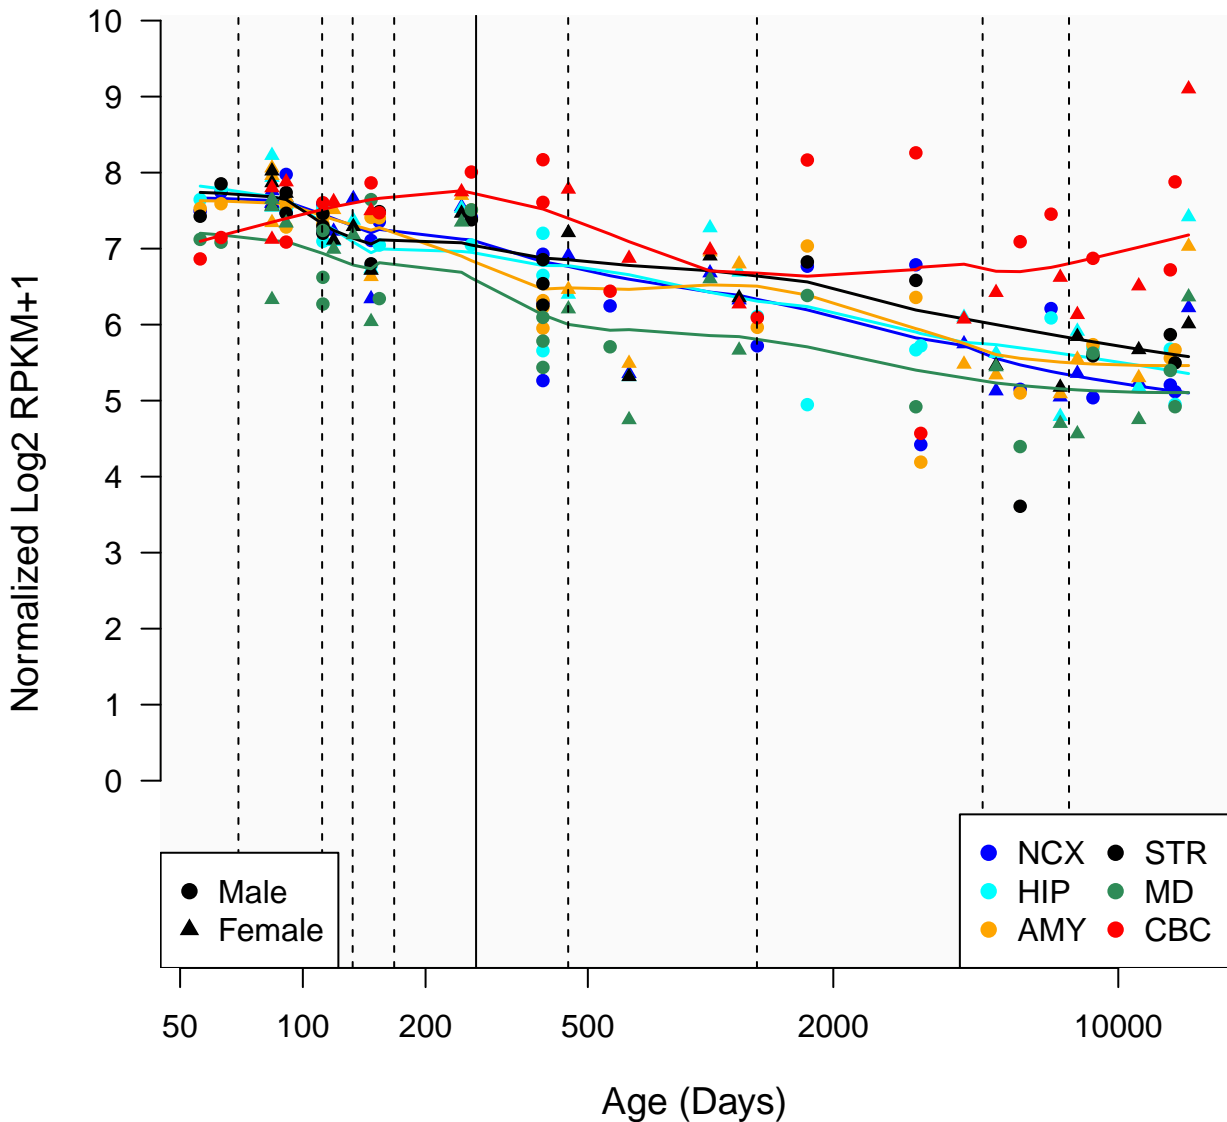

RPS3A_ENSG00000145425

Window:

● Male
▲ Female

● NCX ● STR
● HIP ● MD
● AMY ● CBC