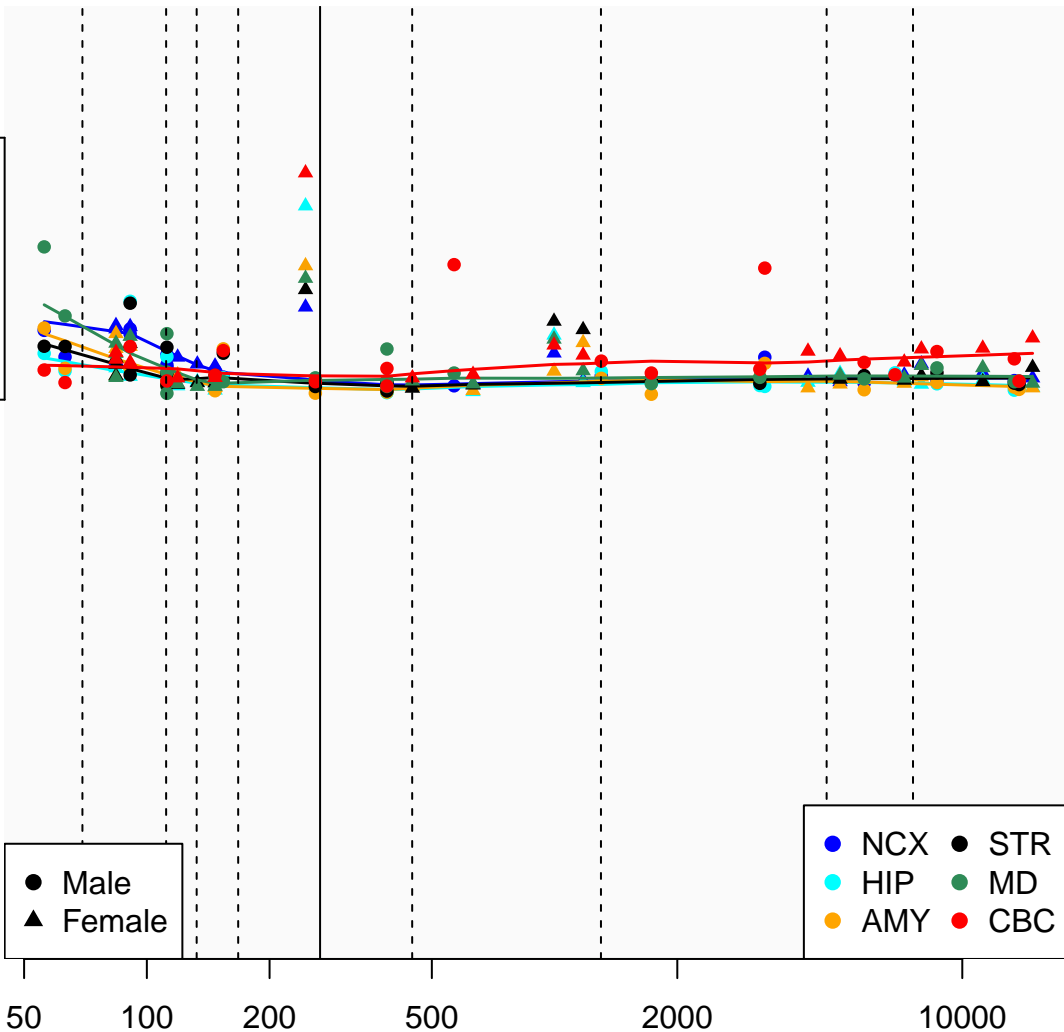

# RPS5P7\_ENSG00000225381

Window:

1 2 3 4 5 6 7 8 9

Normalized Log2 RPKM+1

1  
0

● Male  
▲ Female

● NCX ● STR  
● HIP ● MD  
● AMY ● CBC

Age (Days)