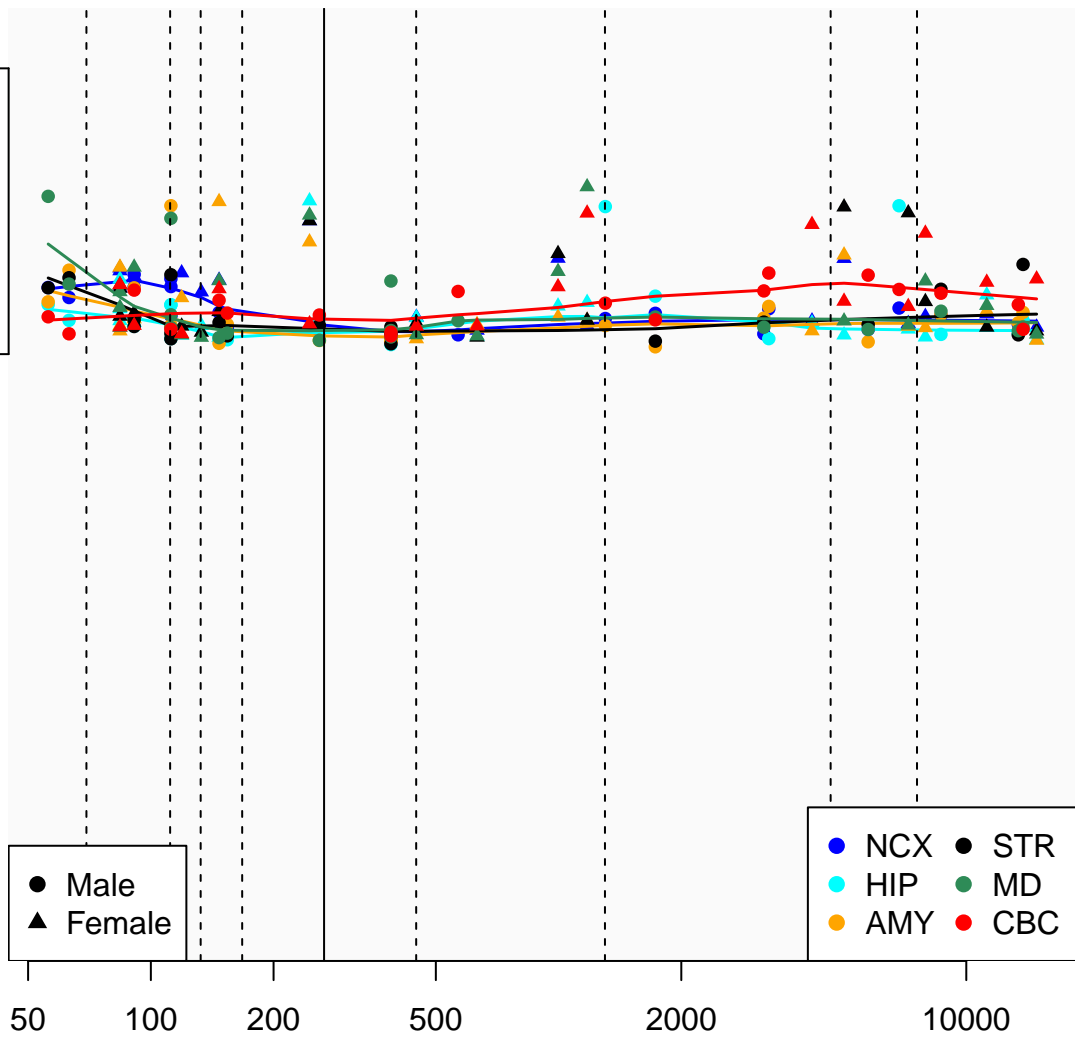

RPS7P7_ENSG00000240167

Window:

1 2 3 4 5 6 7 8 9

Normalized Log2 RPKM+1

1
0

● Male
▲ Female

● NCX ● STR
● HIP ● MD
● AMY ● CBC

Age (Days)