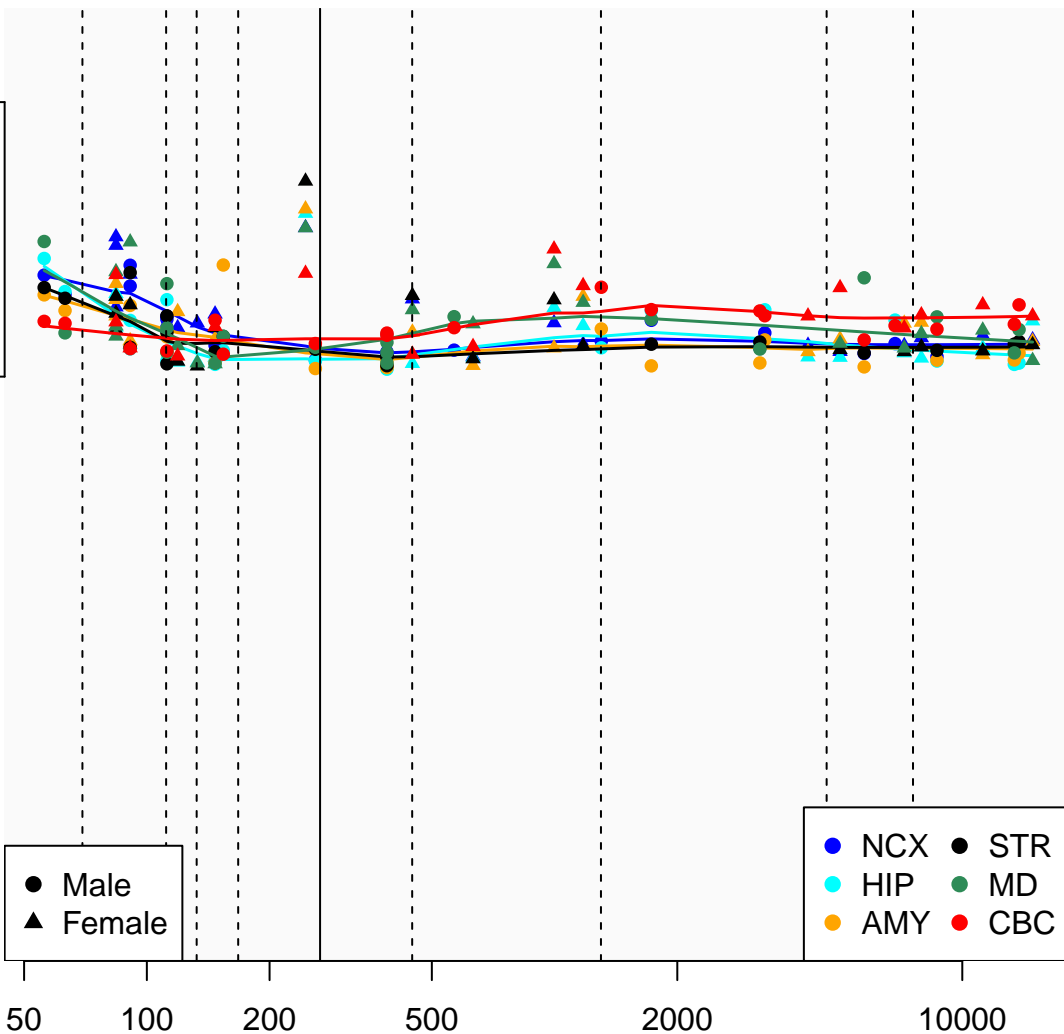

# RPS7P8\_ENSG00000213183

Window:

1 2 3 4 5 6 7 8 9

Normalized Log2 RPKM+1

1  
0

● Male  
▲ Female

● NCX ● STR  
● HIP ● MD  
● AMY ● CBC

Age (Days)