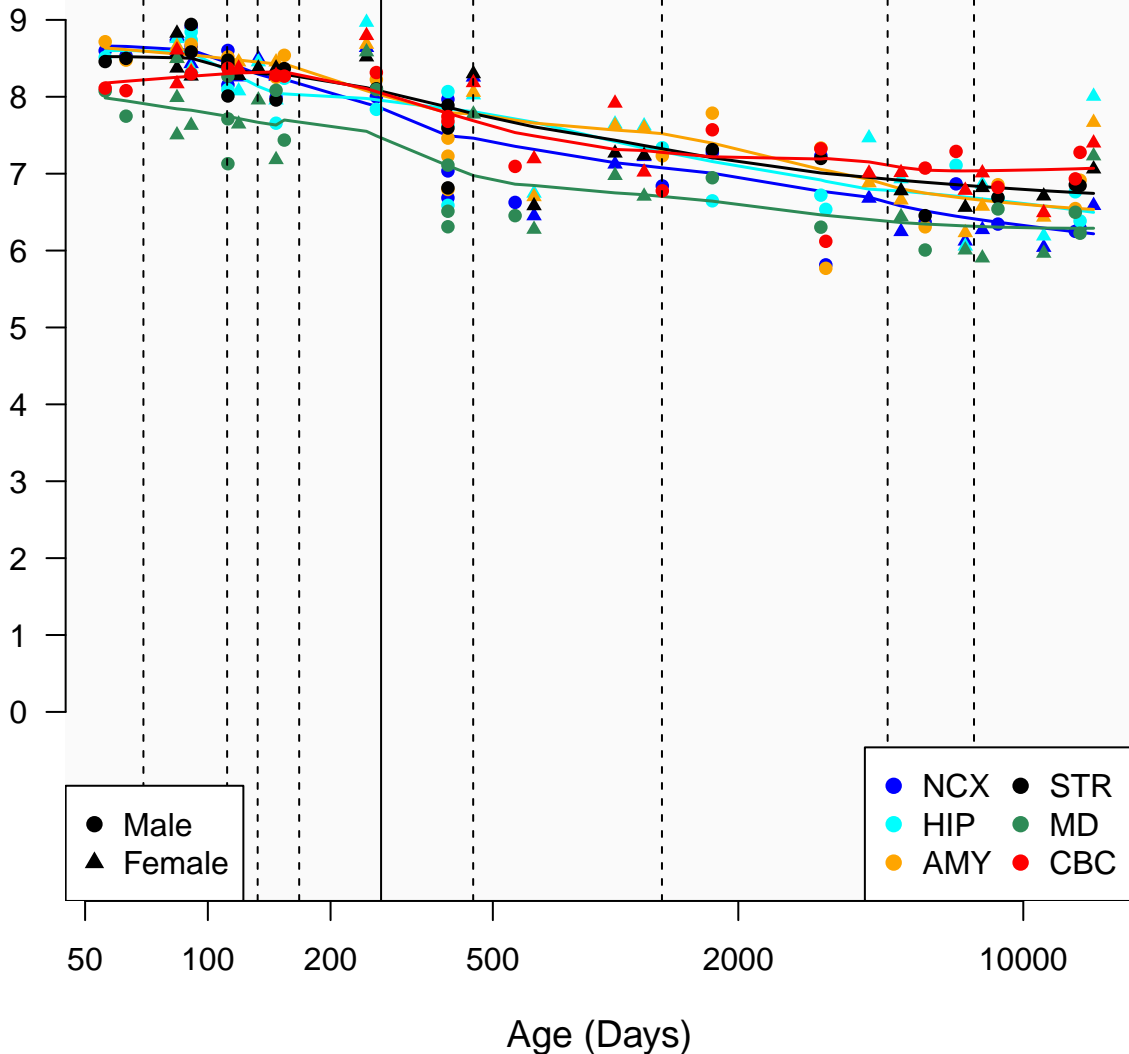

# RPS8\_ENSG00000142937

Window:

1 2 3 4 5 6 7 8 9

Normalized Log2 RPKM+1

● Male  
▲ Female

● NCX ● STR  
● HIP ● MD  
● AMY ● CBC