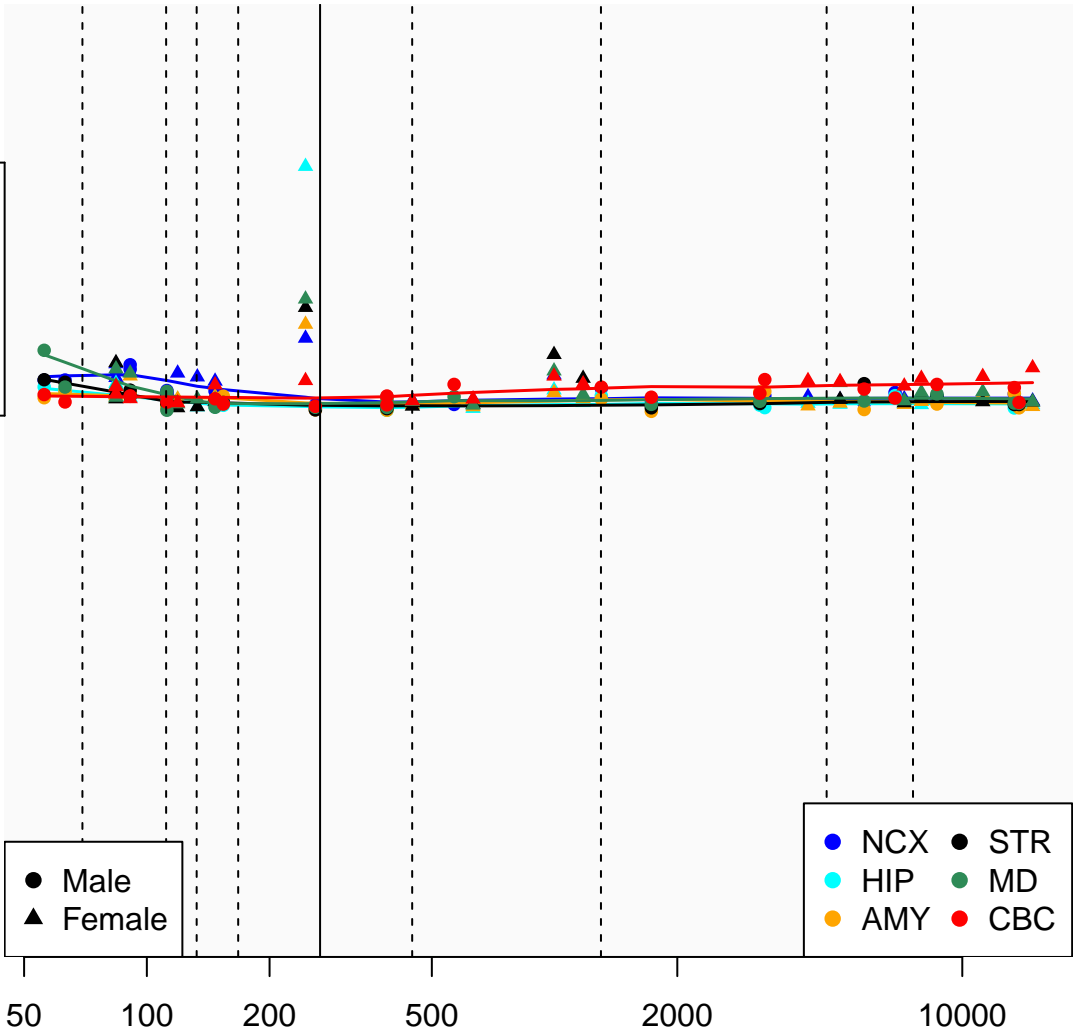

# RPSAP23\_ENSG00000230391

Window:

1 2 3 4 5 6 7 8 9

Normalized Log2 RPKM+1

1  
0

● Male  
▲ Female

● NCX ● STR  
● HIP ● MD  
● AMY ● CBC

Age (Days)