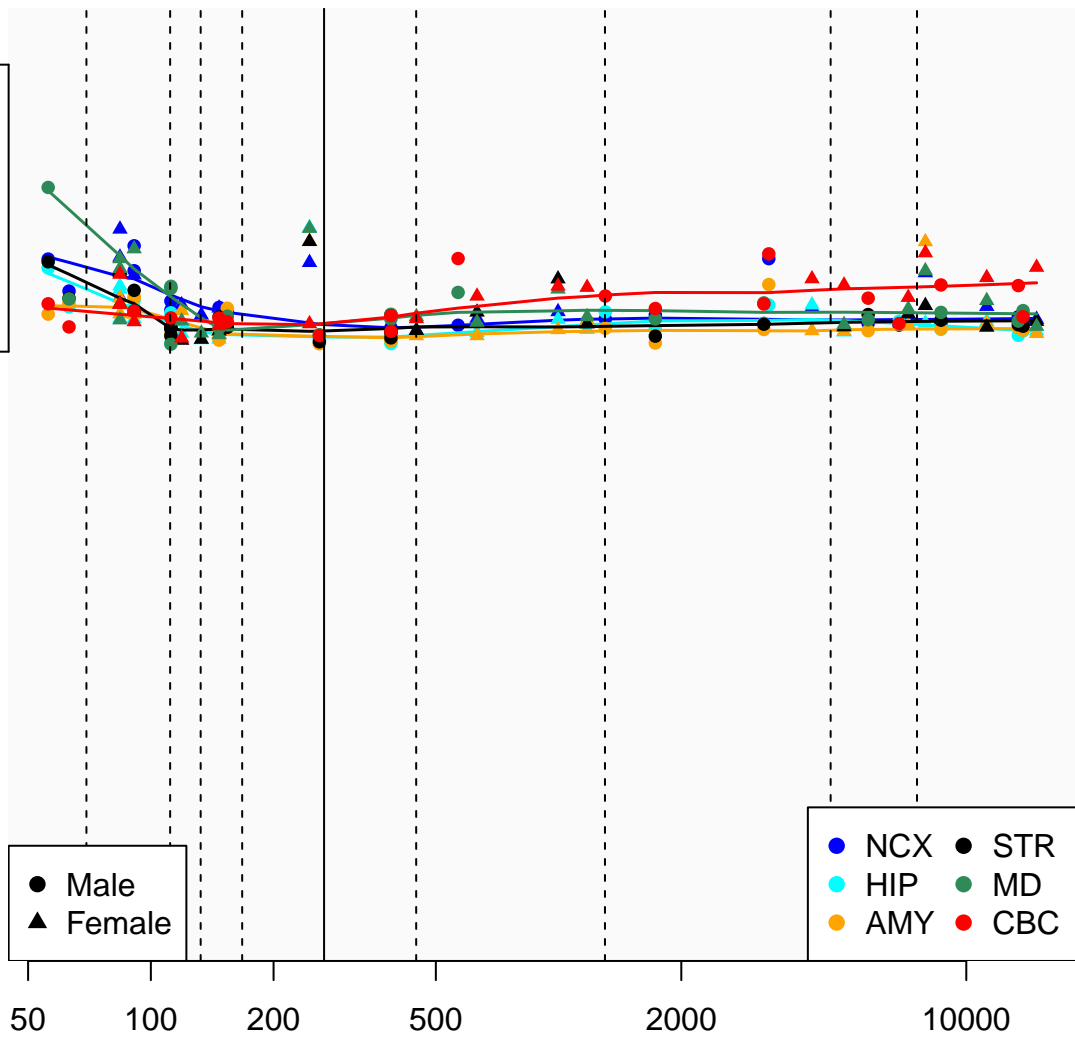

RPSAP64_ENSG00000227721

Window:

1 2 3 4 5 6 7 8 9

Normalized Log2 RPKM+1

1
0

● Male
▲ Female

● NCX ● STR
● HIP ● MD
● AMY ● CBC

Age (Days)