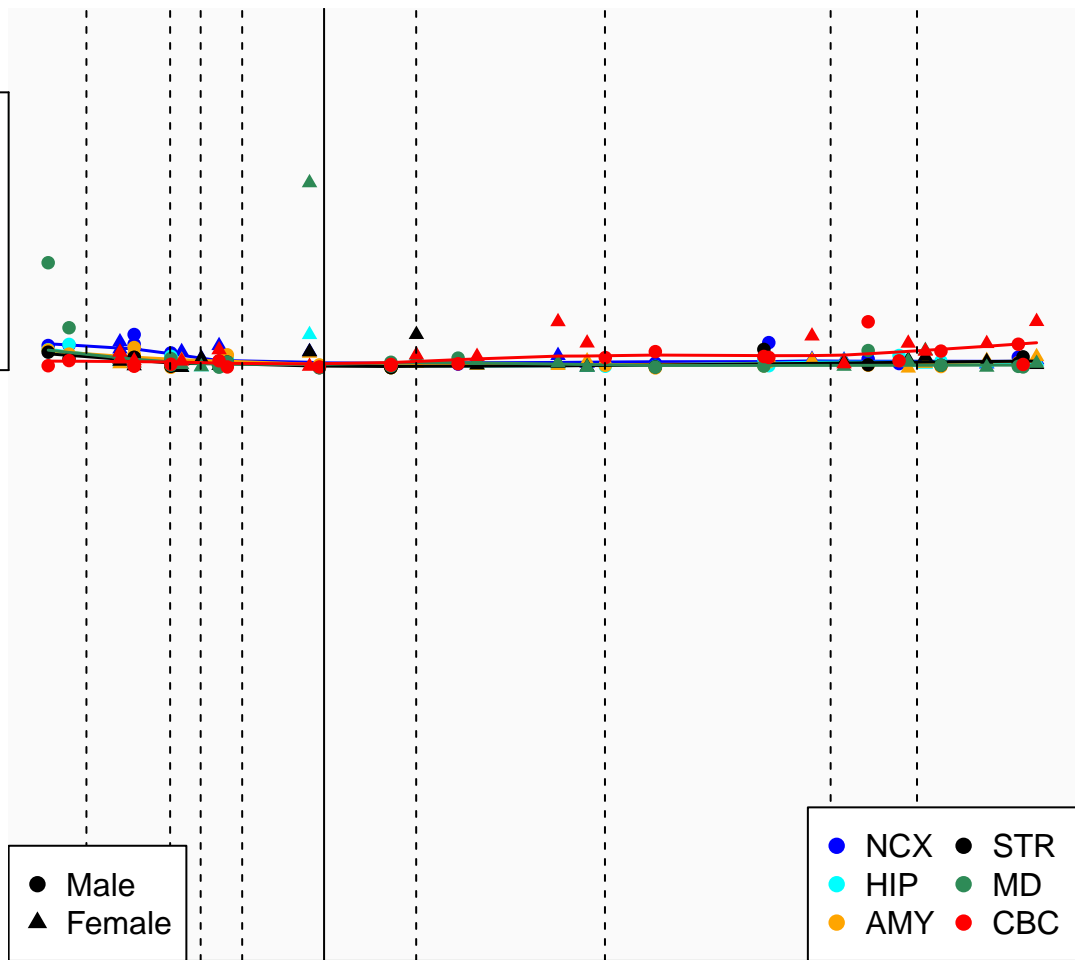

# RTEL1P1\_ENSG00000251441

Window:

1 2 3 4 5 6 7 8 9

Normalized Log2 RPKM+1

1  
0

● Male  
▲ Female

● NCX ● STR  
● HIP ● MD  
● AMY ● CBC

Age (Days)